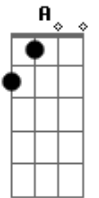

© ukulele-chords.com