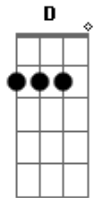

Green Day - I want to be alone

Tom: **D**

pm - abafado

Intro: pm | | | |

verse/chorus

"musica"

i lock myself inside my room, I **WANNA BE ALONE**
with you around you'll only add on
with you around you'll only add on
just let me be alone with my thoughts
please don't think i'm crazy, i don't want you to understand
my mind is growing hazy, to hell with your helping hand
why don't you just leave me alonethis conflict is my own
keep your sources away from me that's all

Acordes

© ukulele-chords.com