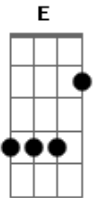

© ukulele-chords.com