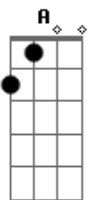

Green Day - I Don't Wanna Know If You Are Lonely

Tom: **A** Don't wanna know, don't want to know

Ae Vai o Cover que o Green Day VeZ do Husker Du!!!

Interlude

Afinação: ebgda**E**
Intro:

Verse x4

I'm curious to know exactly how you are
I keep my distance but that distance is too far
It reassures me just to know that you're okay
But I don't want you to go on needing me this way

Chorus x4

And I
Don't wanna know if you are lonely
Don't wanna know if you are less than lonely
Don't wanna know if you are lonely
Don't wanna know, don't want to know

Verse 2 x4

The day you left me left me feeling oh so bad
Still I'm not sure about all the doubts we had
From the beginning we both knew it wouldn't last
Decisions have been made, the die has been cast

Chorus x4

And I
Don't wanna know if you are lonely
Don't wanna know if you are less than lonely
Don't wanna know if you are lonely

Verse 3 x4

The phone is ringing and the clock says 4 AM
If it's your friends, well I don't wanna hear from them
Please leave your number and a message at the tone
Or you can just go on and leave me here alone

Chorus x4

And I
Don't wanna know if you are lonely
Don't wanna know if you are less than lonely
Don't wanna know if you are lonely
Don't wanna know, don't want to know

Ordem
Intro: Verse
Chorus
Verse 2
Chorus
Interlude
Verse 3
Chorus
End On **E**

Ae Todos Procuravam Esta Musica e Não Achava Agora está ai Completa Flws!!!

Acordes

© ukulele-chords.com