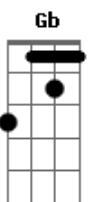

© ukulele-chords.com