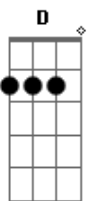

D **A**
 But, I'm not sure exactly what you're thinkin'

(Pré Refrão)

(Refrão)

Ponte: **A D A D (3x) A**

(Pré Refrão)

Refrão:

E **Gb**
 Would I last forever? You and I together

D D D **A**
 Hand in hand we run away... ..far away

E **Gb**
 I'm in for nasty weather but, I'll take whatever

D D D **A**
 You can give that comes my way... ..far away...

...far away...

Acordes

© ukulele-chords.com

© ukulele-chords.com

© ukulele-chords.com

© ukulele-chords.com