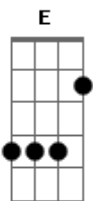

Pré - Refrão:

D **A** **E**
 Well, I toss and turn all night thinkin' of your ways of
 affection

D **A** **E**
 But, to find out it's not different at all

A
 Well, I throw away my past mistakes and contemplate my future

D **A**
 But, I'm not sure exactly what you're thinkin'

(Pré Refrão)

(Refrão)

Ponte: **A D A D (3x) A**

(Pré Refrão)

Refrão:

E **Gb**
 Would I last forever? You and I together

D D D **A**
 Hand in hand we run away... ..far away

E **Gb**
 I'm in for nasty weather but, I'll take whatever

D D D **A**
 You can give that comes my way... ..far away...

...far away...

Acordes

© ukulele-chords.com

© ukulele-chords.com

© ukulele-chords.com

© ukulele-chords.com