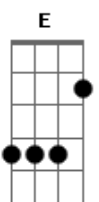

© ukulele-chords.com