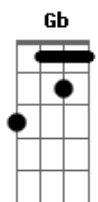

© ukulele-chords.com