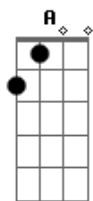

Green Day - Going To Pasalacqua

Tom: A

Verso:

E **D**
A
Here we go again infatuation touches me just when I thought
that it would end

E
Oh, but then again it seems much more than that

D **A**
But, I'm not sure exactly what you're thinkin'

Pré - Refrão:

D **A** **E**
Well, I toss and turn all night thinkin' of your ways of
affection

D **A** **E**
But, to find out it's not different at all

A
Well, I throw away my past mistakes and contemplate my future

D **A**
That's when I say... ..what the hey?

Refrão:

E **Gb**
Would I last forever? You and I together

D D D **A**
Hand in hand we run away... ..far away

E **Gb**
I'm in for nasty weather but, I'll take whatever

D D D **A** | A(PM)

You can give that comes my way... ..far away

Verso:

E **D**
A
Here we go again infatuation touches me just when I thought
that it would end

E
Oh, but then again it seems much more than that

D **A**
But, I'm not sure exactly what you're thinkin'

(Pré Refrão)

(Refrão)

Ponte: **A D A D (3x) A**

(Pré Refrão)

Refrão:

E **Gb**
Would I last forever? You and I together

D D D **A**
Hand in hand we run away... ..far away

E **Gb**
I'm in for nasty weather but, I'll take whatever

D D D **A**
You can give that comes my way... ..far away...

...far away...

Acordes

© ukulele-chords.com