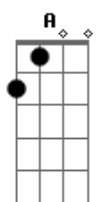

Green Day - Going To Pasalacqua

Tom: A

Verso:

^E
^A Here we go again infatuation touches me just when I thought
^D that it would end

^E
^D Oh, but then again it seems much more than that

^A
^D But, I'm not sure exactly what you're thinkin'

Pré - Refrão:

^D Well, I toss and turn all night thinkin' of your ways of
^A affection ^E

^D But, to find out it's not different at all
^A ^E

^A Well, I throw away my past mistakes and contemplate my future

^D That's when I say... ..what the hey?

Refrão:

^E Would I last forever? You and I together ^{Gb}

^D Hand in hand we run away... ..far away ^A

^E I'm in for nasty weather but, I'll take whatever ^{Gb}

^D ^D ^D ^A | A(PM)

You can give that comes my way... ..far away

Verso:

^E ^D
^A Here we go again infatuation touches me just when I thought
^E that it would end

^E
^D Oh, but then again it seems much more than that

^A
^D But, I'm not sure exactly what you're thinkin'

(Pré Refrão)

(Refrão)

Ponte: ^A ^D ^A ^D (3x) ^A

(Pré Refrão)

Refrão:

^E ^{Gb}
^D ^D ^D ^A
Would I last forever? You and I together

^E ^{Gb}
^D ^D ^D ^A
Hand in hand we run away... ..far away

^E ^{Gb}
^D ^D ^D ^A
I'm in for nasty weather but, I'll take whatever

^D ^D ^D ^A
You can give that comes my way... ..far away...

...far away...

Acordes

© ukulele-chords.com