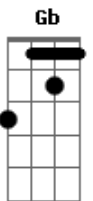

Pré - Refrão:

D **A** **E**
 Well, I toss and turn all night thinkin' of your ways of
 affection

D **A** **E**
 But, to find out it's not different at all

A
 Well, I throw away my past mistakes and contemplate my future

D **A**
 But, I'm not sure exactly what you're thinkin'

(Pré Refrão)

(Refrão)

Ponte: **A D A D (3x) A**

(Pré Refrão)

Refrão:

E **Gb**
 Would I last forever? You and I together

D D D **A**
 Hand in hand we run away... ..far away

E **Gb**
 I'm in for nasty weather but, I'll take whatever

D D D **A**
 You can give that comes my way... ..far away...

...far away...

Acordes

© ukulele-chords.com

© ukulele-chords.com

© ukulele-chords.com

© ukulele-chords.com