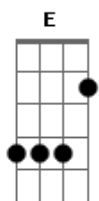

Refrão: E  
 to die slowly  
 B

will be his destiny  
 G  
 suffered death  
 A  
 as of a swine

Refrão: E  
 to die slowly  
 B  
 will be his destiny  
 G  
 suffered death  
 A  
 as of a swine

Solo: EDAEDA (GG#AB) 2x

E D A  
 pigs are wild  
 E D A

cows are voracious  
 E D A  
 humans are disgusting  
 E D A

lost the rhyme!!!shit!!!

Refrão: E  
 to die slowly  
 B  
 will be his destiny  
 G  
 suffered death  
 A  
 as of a swine