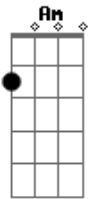

Green Day - Drama Queen

Tom: C
Intro: (C C Am Am F G)

C C Am Am
She is my drama queen
F G
She is so wild and reckless
C C Am Am
She is my drama queen
F G
She dangles from her necklace

Am Am F (G)
Daddy's little bundle of joy
Am Am Gb
Out of a magazine
C C Am Am
Everyone's drama queen
F G C
Is old enough to bleed now

C C Am Am
She is my drama queen
F G
Her life has now unfolded
C C Am Am
There goes my drama queen
F G
What do you think she's holding?
C C Am Am
Hey little drama queen
F G
Oh did you find her savior?
C C Am Am
Oh little drama queen
F G
You better call a lawyer

Am Am F (G)

Daddy's little bundle of joy
Am Am Gb
Out of a magazine
C C Am Am
Everyone's my drama queen
F G C
Is old enough to bleed now
(C C Am Am F G)2x

Solo:

(C C Am Am F G)
C C Am Am
Hey little drama queen
F G
From New York to San Francisco
C C Am Am
Everyone's Drama Queen
F G
I think she's going psycho

Am Am F (G)
Daddy's little bundle of joy
Am Am Gb
Out of a magazine
C C Am Am
Everyone's my drama queen
F G C
Is old enough to bleed now
F G C
She's old enough to bleed now
F G C
She's old enough to bleed now.

Acordes

© ukulele-chords.com

© ukulele-chords.com

© ukulele-chords.com

© ukulele-chords.com

© ukulele-chords.com