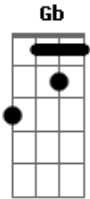

© ukulele-chords.com