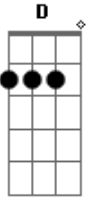

© ukulele-chords.com