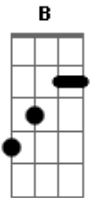

© ukulele-chords.com