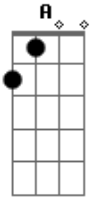

Green Day - Don't Leave Me

Tom: **A**
Intro: **B A E B B A E B B A E B B A E**

VERSO 1:
B A D B
I'll go for miles
B A D B
Till I find you
A D
You say you want to leave me
B
But you can't choose

B A D B
I've gone through pain
B A D B
Every day and night
A D
I feel my mind is going insane
B
Something I can't fight

REFRÃO:
A B
Don't leave me
A B
Don't leave me

VERSO 2:
B A D B B A D B
B A D B

A blank expression
B A D B
Covering your face
A D
I'm looking for directions
B
For out of this place

B A D B
I start to wonder
B A D B
If you'll come back
A D
I feel the rain storming after thunder
B
I can't hold back

(REFRÃO)

(REFRÃO)

Interlude: **B A D B B A D B** - 2x

Ponte:

(VERSO 1)

(REFRÃO)

(REFRÃO)

FIM: **B A D B**

Acordes

© ukulele-chords.com