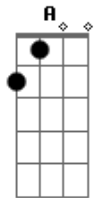

Green Day - Don't Leave Me

Tom: **A**
Intro: **B A E B B A E B B A E B B A E**

VERSO 1:
B A D B
I'll go for miles
B A D B
Till I find you
A D
You say you want to leave me
B
But you can't choose

B A D B
I've gone through pain
B A D B
Every day and night
A D
I feel my mind is going insane
B
Something I can't fight

REFRÃO:
A B
Don't leave me
A B
Don't leave me

VERSO 2:
B A D B B A D B
B A D B

A blank expression
B A D B
Covering your face
A D
I'm looking for directions
B
For out of this place

B A D B
I start to wonder
B A D B
If you'll come back
A D
I feel the rain storming after thunder
B
I can't hold back

(REFRÃO)

(REFRÃO)

Interlude: **B A D B B A D B** - 2x

Ponte:

(VERSO 1)

(REFRÃO)

(REFRÃO)

FIM: **B A D B**

Acordes

© ukulele-chords.com