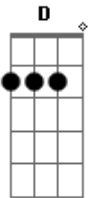

© ukulele-chords.com