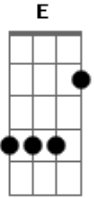

© ukulele-chords.com