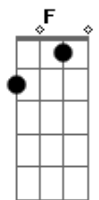

Green Day - Dirty Rotten Bastards

Tom: **F** Bass Fills
Intro:

VERSE: solo guitar

CHORUS:

BACK TO INTRO (LEADS INTO PART II)

Intro:

PART II

"guitar solo.."

PART III listen for the strumming to
this part

"guitar solo cont.."

"California's burning to the ground"

"I've got the urge..." listen for strumming

"tooooooniiiiight..."

"Juliet a homicide..."

THE CHORD STRUCTURE FOR THIS PART OF THE SONG IS THE SAME AS THE FIRST PART

"??? best friends ashes..."

RIFF

"i've got the urge..."

"1..2..3..."
sure on chords)

"way, carried away..." (not 100%

"Juliet a homicide..."

RIFF:

Acordes