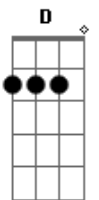

© ukulele-chords.com