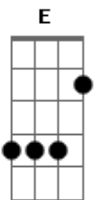

© ukulele-chords.com