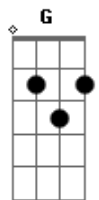

© ukulele-chords.com