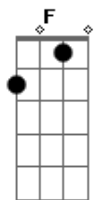

Green Day - Dirty Rotten Bastards

Tom: **F**
Intro:

Bass Fills

VERSE:

solo guitar

CHORUS:

BACK TO INTRO (LEADS INTO PART II)

Intro:

PART II

"guitar solo.."

PART III listen for the strumming to
this part

"guitar solo cont.."

"California's burning to the ground"

"I've got the urge..." listen for strumming

"toooooiiiiight..."

"Juliet a homicide..."

THE CHORD STRUCTURE FOR THIS PART OF THE SONG IS THE SAME AS THE FIRST PART

"??? best friends ashes..."

RIFF

"i've got the urge..."

"1..2..3..."
sure on chords)

"way, carried away..." (not 100%

"Juliet a homicide..."

RIFF:

Acordes

© ukulele-chords.com