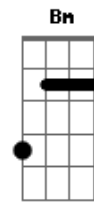

© ukulele-chords.com