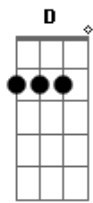

Green Day - Dilemma

tom:

Afinação: **D A D G B E**

[Primeira Parte]

D **Bm**
Welcome to my problems
Em **A**
It's not an invitation
D **Bm**
This is my dilemma
Em **A**
And it's my obsession

[Refrão]

D **A** **Bm** **A**
I was sober, now I'm drunk again
D **Bm**
I'm in trouble and in love again
G **A** **D**
I don't want to be a dead man walking
G **A** **D**
I don't want to be a dead man walking

[Segunda Parte]

D **Bm**
Welcome to my nightmare
Em **A**
Where dreams go to disappear
D **Bm**
Sit around in rehab
Em **A**
Feeling like a lab rat

[Terceira Parte]

D **Bm**
Strange days are here again
Em **A**
And it's getting weirder
D **Bm**
Here's to all my problems
Em **A**
I just want to drink a poison

Acordes

© ukulele-chords.com