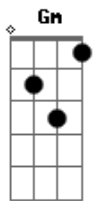

[Refrão]

**D** **A** **Bm** **A**  
I was sober, now I'm drunk again  
**D** **Bm**  
I'm in trouble and in love again  
**G** **A** **D**  
I don't want to be a dead man walking  
**G** **A** **D**  
I don't want to be a dead man walking

© ukulele-chords.com

[Refrão]

**D** **A** **Bm** **A**  
I was sober, now I'm drunk again  
**D** **A** **Bm**  
I'm in trouble and in love again  
**G** **A** **D**  
I don't want to be a dead man walking  
**G** **A**  
I don't want to be a dead man walking  
**D** **A** **Bm** **A**  
I was sober, now I'm drunk again  
**D** **A** **Bm**  
I'm in trouble and in love again  
**G** **A** **D**  
I don't want to be a dead man walking  
**G** **A** **D**  
I don't want to be a dead man walking