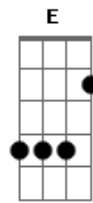

© ukulele-chords.com