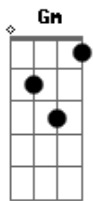

Green Day - Dilemma

tom:

Afinação: **D A D G B E**

[Primeira Parte]

D **Bm**
Welcome to my problems
Em **A**
It's not an invitation
D **Bm**
This is my dilemma
Em **A**
And it's my obsession

[Refrão]

D **A** **Bm** **A**
I was sober, now I'm drunk again
D **Bm**
I'm in trouble and in love again
G **A** **D**
I don't want to be a dead man walking
G **A** **D**
I don't want to be a dead man walking

© ukulele-chords.com

[Refrão]

D **A** **Bm** **A**
I was sober, now I'm drunk again
D **A** **Bm**
I'm in trouble and in love again
G **A** **D**
I don't want to be a dead man walking
G **A**
I don't want to be a dead man walking
D **A** **Bm** **A**
I was sober, now I'm drunk again
D **A** **Bm**
I'm in trouble and in love again
G **A** **D**
I don't want to be a dead man walking
G **A** **D**
I don't want to be a dead man walking