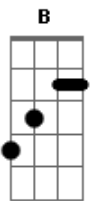

© ukulele-chords.com