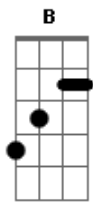

© ukulele-chords.com