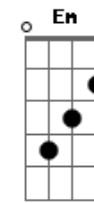

© ukulele-chords.com