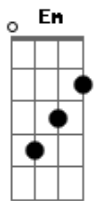

© ukulele-chords.com