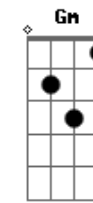

[Refrão]

**D** **A** **Bm** **A**  
I was sober, now I'm drunk again  
**D** **Bm**  
I'm in trouble and in love again  
**G** **A** **D**  
I don't want to be a dead man walking  
**G** **A** **D**  
I don't want to be a dead man walking

© ukulele-chords.com

[Refrão]

**D** **A** **Bm** **A**  
I was sober, now I'm drunk again  
**D** **A** **Bm**  
I'm in trouble and in love again  
**G** **A** **D**  
I don't want to be a dead man walking  
**G** **A**  
I don't want to be a dead man walking  
**D** **A** **Bm** **A**  
I was sober, now I'm drunk again  
**D** **A** **Bm**  
I'm in trouble and in love again  
**G** **A** **D**  
I don't want to be a dead man walking  
**G** **A** **D**  
I don't want to be a dead man walking