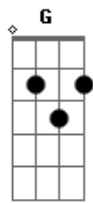

© ukulele-chords.com