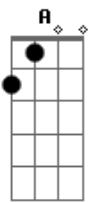

© ukulele-chords.com