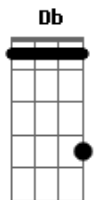

© ukulele-chords.com