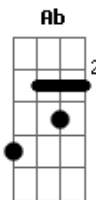

Fm Ab Eb Bb

Fm Ab Eb Bb Fm
I walk this empty street, On the Boulevard of broken dreams
Ab Eb Bb Fm
When the city sleeps, And I'm the only one and I walk alone

Fm Ab Eb Bb Fm
I walk alone, I walk alone.
Fm Ab Eb Bb
I walk alone, I walk a....

Db Ab Eb Fm
My shadow's the only one that walks beside me
Db Ab Eb Fm
My shallow hearts the only thing that's beating
Db Ab Eb Fm
Sometimes I wish someone out there will find me
Db Ab C7
Till then I walk alone

Fm Ab Eb Bb
Ah-Ah Ah-Ah Ah-Ah Ahhh-Ah
Fm Ab Eb Bb
haaa-ah Ah-Ah Ah-Ah Ah-Ah

Repeat chord patterns for the rest of the song.

I'm walking down the line
That divides me somewhere in my mind
On the border line of the edge

And where I walk alone

Read between the lines
What's fucked up and everything's all right
Check my vital signs, to know I'm still alive
And I walk alone

I walk alone, I walk alone
I walk alone, I walk a....

My shadow's the only one that walks beside me
My shallow heart's the only thing that's beating
Sometimes I wish someone out there will find me
Till then I walk alone

Ah-Ah Ah-Ah Ah-Ah Ahhh-Ah
Ah-Ah Ah-Ah I walk alone, I walk a....

SOLO

Rhythm - Db Ab Eb Fm x3
Db Ab C7

I walk this empty street
On the Boulevard of broken dreams
Where the city sleeps
And I'm the only one and I walk a...,

My shadow's the only one that walks beside me
My shallow heart's the only thing that's beating
Sometimes I wish someone out there will find me
Till then I walk alone

Outro

Acordes

© ukulele-chords.com