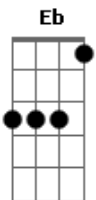

© ukulele-chords.com