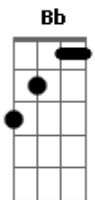

© ukulele-chords.com