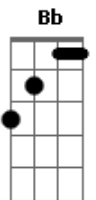

© ukulele-chords.com