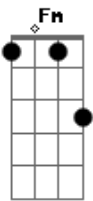

© ukulele-chords.com