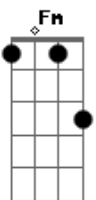

© ukulele-chords.com