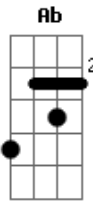

Fm Ab Eb Bb

Fm Ab Eb Bb Fm
I walk this empty street, On the Boulevard of broken dreams
Ab Eb Bb Fm
When the city sleeps, And I'm the only one and I walk alone

Fm Ab Eb Bb Fm
I walk alone, I walk alone.
Fm Ab Eb Bb
I walk alone, I walk a....

Db Ab Eb Fm
My shadow's the only one that walks beside me
Db Ab Eb Fm
My shallow hearts the only thing that's beating
Db Ab Eb Fm
Sometimes I wish someone out there will find me
Db Ab C7
Till then I walk alone

Fm Ab Eb Bb
Ah-Ah Ah-Ah Ah-Ah Ahhh-Ah
Fm Ab Eb Bb
haaa-ah Ah-Ah Ah-Ah Ah-Ah

Repeat chord patterns for the rest of the song.

I'm walking down the line
That divides me somewhere in my mind
On the border line of the edge

And where I walk alone

Read between the lines
What's fucked up and everything's all right
Check my vital signs, to know I'm still alive
And I walk alone

I walk alone, I walk alone
I walk alone, I walk a....

My shadow's the only one that walks beside me
My shallow heart's the only thing that's beating
Sometimes I wish someone out there will find me
Till then I walk alone

Ah-Ah Ah-Ah Ah-Ah Ahhh-Ah
Ah-Ah Ah-Ah I walk alone, I walk a....

SOLO

Rhythm - Db Ab Eb Fm x3
Db Ab C7

I walk this empty street
On the Boulevard of broken dreams
Where the city sleeps
And I'm the only one and I walk a...,

My shadow's the only one that walks beside me
My shallow heart's the only thing that's beating
Sometimes I wish someone out there will find me
Till then I walk alone

Outro

Acordes

© ukulele-chords.com