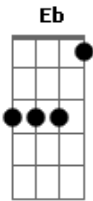

© ukulele-chords.com