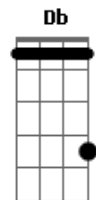

© ukulele-chords.com