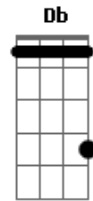

© ukulele-chords.com