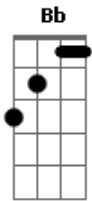

© ukulele-chords.com