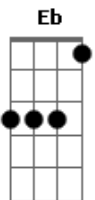

© ukulele-chords.com