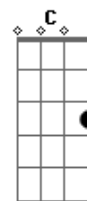

© ukulele-chords.com