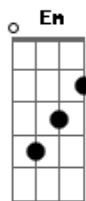

© ukulele-chords.com