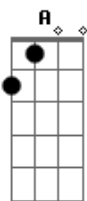

© ukulele-chords.com