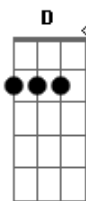

© ukulele-chords.com