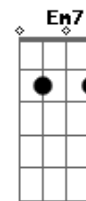

© ukulele-chords.com