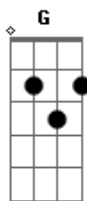

Em G D A

Em G
I walk this empty street
D A Em
On the boulevard of broken dreams
G
Where the city sleeps
D A Em G
And I'm the only one and I walk alone

D A Em G

I walk alone I walk alone
D A B
I walk alone I walk a

Refrão:

C G D E
My shadows the only one that walks beside me
C G D E
My shallow hearts the only thing that's beating
C G D E
Sometimes I wish someone up there will find me
C G B
Till then I'll walk alone

(Em G D A) (2x)

(Primeira Parte com variação na letra)

Em7 G
I'm walking down the line
D A Em7
That divides me somewhere in my mind
G D
On the border line of the edge
A Em7 G D A
And were I walk alone

Em7 G D

Read between the lines of what's
A Em7
Fucked up and every things all right
G D A
Check my vital signs to know I'm still alive
Em7 G
And I walk alone
D A Em7 G
I walk alone I walk alone
D A B
I walk alone I walk a

Refrão:

C G D E
My shadows the only one that walks beside me
C G D E
My shallow hearts the only thing that's beating
C G D E
Sometimes I wish someone up there will find me
C G B
Till then I'll walk alone

(Em7 G D A Em7 G)

D A B
I walk alone I walk a

Segunda Parte:

C G D Em7
C G B

Primeira Parte com variação na letra:

Em7 G
I walk this empty street
D A Em7
On the boulevard of broken dreams
G
Where the city sleeps
D A
And I'm the only one and I walk alone

Refrão:

C G D E
My shadows the only one that walks beside me
C G D E
My shallow hearts the only thing that's beating
C G D E
Sometimes I wish someone up there will find me
C G B
Till then I'll walk alone

Parte Final: E C D D G E

Acordes