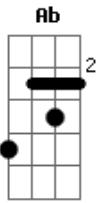

© ukulele-chords.com