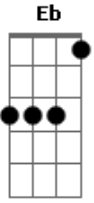

© ukulele-chords.com