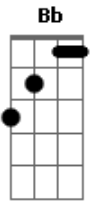

© ukulele-chords.com