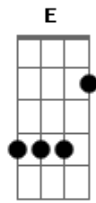

© ukulele-chords.com