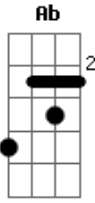

© ukulele-chords.com