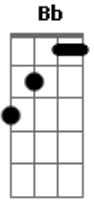

© ukulele-chords.com