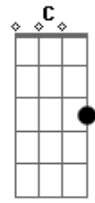

© ukulele-chords.com