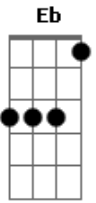

© ukulele-chords.com