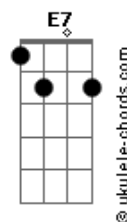

Green Day - Boulevard Of Broken Dreams

tom:

Intro: Em G D A x 2

VERSE 1:

Em G
I walk a lonely road
D A Em
The only one that I have ever known
G
Don't know where it goes
D A Em
But it's home to me and I walk alone

G D A (Play this before entering next verse)

Em G
I walk this empty street
D A Em
On the Boulevard of Broken Dreams
G
Where the city sleeps
D A Em
and I'm the only one and I walk alone
G D A Em
I walk alone, I walk alone
G D A
I walk alone, I walk a..

CHORUS:

C G D Em
My shadow's the only one that walks beside me
C G D Em
My shallow heart's the only thing that's beating
C G D Em
Sometimes I wish someone out there will find me
C G E7
'Til then I walk alone
Em G D A
Ah-ah, Ah-ah, Ah-ah, Aah-,
Em G D A
Ah-ah, Ah-ah, Ah-ah, Aah-,

VERSE 2:

Em G
I'm walking down the line
D A Em
That divides me somewhere in my mind
G
On the border line
D A Em
Of the edge and where I walk alone
G D A (Play this before entering next verse)

Em G
Read between the lines

Acordes

D A Em
What's fucked up and everything's alright
G
Check my vital signs
D A Em
To know I'm still alive and I walk alone
G D A Em
I walk alone, I walk alone
G D A
I walk alone, I walk a..

CHORUS:

C G D Em
My shadow's the only one that walks beside me
C G D Em
My shallow heart's the only thing that's beating
C G D Em
Sometimes I wish someone out there will find me
C G B
'Til then I walk alone
Em G D A Em
Ah-ah, Ah-ah, Ah-ah, Aah-ah
G D
Ah-ah, Ah-ah
A
I walk alone, I walk a..

SOLO:

C G D Em 3x (This is played with the same rhythm as the chorus)
C G B

VERSE 3: (This verse is shorter than the other verses)

Em G
I walk this empty street
D A Em
On the Boulevard of Broken Dreams
G
Where the city sleeps
D A
And I'm the only one and I walk a..

CHORUS:

C G D Em
My shadow's the only one that walks beside me
C G D Em
My shallow heart's the only thing that's beating
C G D Em
Sometimes I wish someone out there will find me
C G B
'Til then I walk alone

ENDING:

Em G D A x 2 (You can either fade out or end the song by strumming Em once)