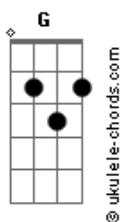

Green Day - Boulevard Of Broken Dreams

tom:

Intro: Em G D A x 2

VERSE 1:

Em G
I walk a lonely road
D A Em
The only one that I have ever known
G
Don't know where it goes
D A Em
But it's home to me and I walk alone

G D A (Play this before entering next verse)

Em G
I walk this empty street
D A Em
On the Boulevard of Broken Dreams
G
Where the city sleeps
D A Em
and I'm the only one and I walk alone
G D A Em
I walk alone, I walk alone
G D A
I walk alone, I walk a..

CHORUS:

C G D Em
My shadow's the only one that walks beside me
C G D Em
My shallow heart's the only thing that's beating
C G D Em
Sometimes I wish someone out there will find me
C G E7
'Til then I walk alone
Em G D A
Ah-ah, Ah-ah, Ah-ah, Aah-,
Em G D A
Ah-ah, Ah-ah, Ah-ah, Aah-,

VERSE 2:

Em G
I'm walking down the line
D A Em
That divides me somewhere in my mind
G
On the border line
D A Em
Of the edge and where I walk alone
G D A (Play this before entering next verse)

Em G
Read between the lines

Acordes

D A Em
What's fucked up and everything's alright
G
Check my vital signs
D A Em
To know I'm still alive and I walk alone
G D A Em
I walk alone, I walk alone
G D A
I walk alone, I walk a..

CHORUS:

C G D Em
My shadow's the only one that walks beside me
C G D Em
My shallow heart's the only thing that's beating
C G D Em
Sometimes I wish someone out there will find me
C G B
'Til then I walk alone
Em G D A Em
Ah-ah, Ah-ah, Ah-ah, Aah-ah
G D
Ah-ah, Ah-ah
A
I walk alone, I walk a..

SOLO:

C G D Em 3x (This is played with the same rhythm as the chorus)
C G B

VERSE 3: (This verse is shorter than the other verses)

Em G
I walk this empty street
D A Em
On the Boulevard of Broken Dreams
G
Where the city sleeps
D A
And I'm the only one and I walk a..

CHORUS:

C G D Em
My shadow's the only one that walks beside me
C G D Em
My shallow heart's the only thing that's beating
C G D Em
Sometimes I wish someone out there will find me
C G B
'Til then I walk alone

ENDING:

Em G D A x 2 (You can either fade out or end the song by strumming Em once)