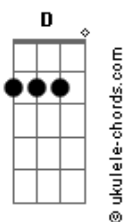

Green Day - Boulevard Of Broken Dreams

tom:

Intro: Em G D A x 2

VERSE 1:

Em G
I walk a lonely road
D A Em
The only one that I have ever known
G
Don't know where it goes
D A Em
But it's home to me and I walk alone

G D A (Play this before entering next verse)

Em G
I walk this empty street
D A Em
On the Boulevard of Broken Dreams
G
Where the city sleeps
D A Em
and I'm the only one and I walk alone
G D A Em
I walk alone, I walk alone
G D A
I walk alone, I walk a..

CHORUS:

C G D Em
My shadow's the only one that walks beside me
C G D Em
My shallow heart's the only thing that's beating
C G D Em
Sometimes I wish someone out there will find me
C G E7
'Til then I walk alone
Em G D A
Ah-ah, Ah-ah, Ah-ah, Aah-,
Em G D A
Ah-ah, Ah-ah, Ah-ah, Aah-,

VERSE 2:

Em G
I'm walking down the line
D A Em
That divides me somewhere in my mind
G
On the border line
D A Em
Of the edge and where I walk alone
G D A (Play this before entering next verse)

Em G
Read between the lines

Acordes

D A Em
What's fucked up and everything's alright
G
Check my vital signs
D A Em
To know I'm still alive and I walk alone
G D A Em
I walk alone, I walk alone
G D A
I walk alone, I walk a..

CHORUS:

C G D Em
My shadow's the only one that walks beside me
C G D Em
My shallow heart's the only thing that's beating
C G D Em
Sometimes I wish someone out there will find me
C G B
'Til then I walk alone
Em G D A Em
Ah-ah, Ah-ah, Ah-ah, Aah-ah
G D
Ah-ah, Ah-ah
A
I walk alone, I walk a..

SOLO:

C G D Em 3x (This is played with the same rhythm as the chorus)
C G B

VERSE 3: (This verse is shorter than the other verses)

Em G
I walk this empty street
D A Em
On the Boulevard of Broken Dreams
G
Where the city sleeps
D A
And I'm the only one and I walk a..

CHORUS:

C G D Em
My shadow's the only one that walks beside me
C G D Em
My shallow heart's the only thing that's beating
C G D Em
Sometimes I wish someone out there will find me
C G B
'Til then I walk alone

ENDING:

Em G D A x 2 (You can either fade out or end the song by strumming Em once)