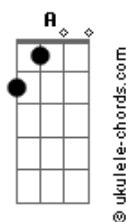

Green Day - Boulevard Of Broken Dreams

tom:

Intro: Em G D A x 2

VERSE 1:

Em G
I walk a lonely road
D A Em
The only one that I have ever known
G
Don't know where it goes
D A Em
But it's home to me and I walk alone

G D A (Play this before entering next verse)

Em G
I walk this empty street
D A Em
On the Boulevard of Broken Dreams
G
Where the city sleeps
D A Em
and I'm the only one and I walk alone
G D A Em
I walk alone, I walk alone
G D A
I walk alone, I walk a..

CHORUS:

C G D Em
My shadow's the only one that walks beside me
C G D Em
My shallow heart's the only thing that's beating
C G D Em
Sometimes I wish someone out there will find me
C G E7
'Til then I walk alone
Em G D A
Ah-ah, Ah-ah, Ah-ah, Aah-,
Em G D A
Ah-ah, Ah-ah, Ah-ah, Aah-,

VERSE 2:

Em G
I'm walking down the line
D A Em
That divides me somewhere in my mind
G
On the border line
D A Em
Of the edge and where I walk alone
G D A (Play this before entering next verse)

Em G
Read between the lines

Acordes

D A Em
What's fucked up and everything's alright
G
Check my vital signs
D A Em
To know I'm still alive and I walk alone
G D A Em
I walk alone, I walk alone
G D A
I walk alone, I walk a..

CHORUS:

C G D Em
My shadow's the only one that walks beside me
C G D Em
My shallow heart's the only thing that's beating
C G D Em
Sometimes I wish someone out there will find me
C G B
'Til then I walk alone
Em G D A Em
Ah-ah, Ah-ah, Ah-ah, Aah-ah
G D
Ah-ah, Ah-ah
A
I walk alone, I walk a..

SOLO:

C G D Em 3x (This is played with the same rhythm as the chorus)
C G B

VERSE 3: (This verse is shorter than the other verses)

Em G
I walk this empty street
D A Em
On the Boulevard of Broken Dreams
G
Where the city sleeps
D A
And I'm the only one and I walk a..

CHORUS:

C G D Em
My shadow's the only one that walks beside me
C G D Em
My shallow heart's the only thing that's beating
C G D Em
Sometimes I wish someone out there will find me
C G B
'Til then I walk alone

ENDING:

Em G D A x 2 (You can either fade out or end the song by strumming Em once)