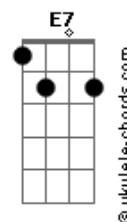

Green Day - Boulevard Of Broken Dreams

tom:

Intro: Em G D A x 2

VERSE 1:

Em G
I walk a lonely road
D A Em
The only one that I have ever known
G
Don't know where it goes
D A Em
But it's home to me and I walk alone

G D A (Play this before entering next verse)

Em G
I walk this empty street
D A Em
On the Boulevard of Broken Dreams
G
Where the city sleeps
D A Em
and I'm the only one and I walk alone
G D A Em
I walk alone, I walk alone
G D A
I walk alone, I walk a..

CHORUS:

C G D Em
My shadow's the only one that walks beside me
C G D Em
My shallow heart's the only thing that's beating
C G D Em
Sometimes I wish someone out there will find me
C G E7
'Til then I walk alone
Em G D A
Ah-ah, Ah-ah, Ah-ah, Aah-,
Em G D A
Ah-ah, Ah-ah, Ah-ah, Aah-,

VERSE 2:

Em G
I'm walking down the line
D A Em
That divides me somewhere in my mind
G
On the border line
D A Em
Of the edge and where I walk alone
G D A (Play this before entering next verse)

Em G
Read between the lines

Acordes

D A Em
What's fucked up and everything's alright
G
Check my vital signs
D A Em
To know I'm still alive and I walk alone
G D A Em
I walk alone, I walk alone
G D A
I walk alone, I walk a..

CHORUS:

C G D Em
My shadow's the only one that walks beside me
C G D Em
My shallow heart's the only thing that's beating
C G D Em
Sometimes I wish someone out there will find me
C G B
'Til then I walk alone
Em G D A Em
Ah-ah, Ah-ah, Ah-ah, Aah-ah
G D
Ah-ah, Ah-ah
A
I walk alone, I walk a..

SOLO:

C G D Em 3x (This is played with the same rhythm as the chorus)
C G B

VERSE 3: (This verse is shorter than the other verses)

Em G
I walk this empty street
D A Em
On the Boulevard of Broken Dreams
G
Where the city sleeps
D A
And I'm the only one and I walk a..

CHORUS:

C G D Em
My shadow's the only one that walks beside me
C G D Em
My shallow heart's the only thing that's beating
C G D Em
Sometimes I wish someone out there will find me
C G B
'Til then I walk alone

ENDING:

Em G D A x 2 (You can either fade out or end the song by strumming Em once)