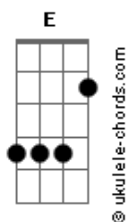

Green Day - Boulevard Of Broken Dreams

tom:

Intro: Em G D A x 2

VERSE 1:

Em G
I walk a lonely road
D A Em
The only one that I have ever known
G
Don't know where it goes
D A Em
But it's home to me and I walk alone

G D A (Play this before entering next verse)

Em G
I walk this empty street
D A Em
On the Boulevard of Broken Dreams
G
Where the city sleeps
D A Em
and I'm the only one and I walk alone
G D A Em
I walk alone, I walk alone
G D A
I walk alone, I walk a..

CHORUS:

C G D Em
My shadow's the only one that walks beside me
C G D Em
My shallow heart's the only thing that's beating
C G D Em
Sometimes I wish someone out there will find me
C G E7
'Til then I walk alone
Em G D A
Ah-ah, Ah-ah, Ah-ah, Aah-,
Em G D A
Ah-ah, Ah-ah, Ah-ah, Aah-,

VERSE 2:

Em G
I'm walking down the line
D A Em
That divides me somewhere in my mind
G
On the border line
D A Em
Of the edge and where I walk alone
G D A (Play this before entering next verse)

Em G
Read between the lines

Acordes

D A Em
What's fucked up and everything's alright
G
Check my vital signs
D A Em
To know I'm still alive and I walk alone
G D A Em
I walk alone, I walk alone
G D A
I walk alone, I walk a..

CHORUS:

C G D Em
My shadow's the only one that walks beside me
C G D Em
My shallow heart's the only thing that's beating
C G D Em
Sometimes I wish someone out there will find me
C G B
'Til then I walk alone
Em G D A Em
Ah-ah, Ah-ah, Ah-ah, Aah-ah
G D
Ah-ah, Ah-ah
A
I walk alone, I walk a..

SOLO:

C G D Em 3x (This is played with the same rhythm as the chorus)
C G B

VERSE 3: (This verse is shorter than the other verses)

Em G
I walk this empty street
D A Em
On the Boulevard of Broken Dreams
G
Where the city sleeps
D A
And I'm the only one and I walk a..

CHORUS:

C G D Em
My shadow's the only one that walks beside me
C G D Em
My shallow heart's the only thing that's beating
C G D Em
Sometimes I wish someone out there will find me
C G B
'Til then I walk alone

ENDING:

Em G D A x 2 (You can either fade out or end the song by strumming Em once)