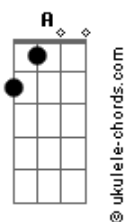

Green Day - Boulevard Of Broken Dreams

tom:

Intro: Em G D A x 2

VERSE 1:

Em G
I walk a lonely road
D A Em
The only one that I have ever known
G
Don't know where it goes
D A Em
But it's home to me and I walk alone

G D A (Play this before entering next verse)

Em G
I walk this empty street
D A Em
On the Boulevard of Broken Dreams
G
Where the city sleeps
D A Em
and I'm the only one and I walk alone
G D A Em
I walk alone, I walk alone
G D A
I walk alone, I walk a..

CHORUS:

C G D Em
My shadow's the only one that walks beside me
C G D Em
My shallow heart's the only thing that's beating
C G D Em
Sometimes I wish someone out there will find me
C G E7
'Til then I walk alone
Em G D A
Ah-ah, Ah-ah, Ah-ah, Aah-,
Em G D A
Ah-ah, Ah-ah, Ah-ah, Aah-,

VERSE 2:

Em G
I'm walking down the line
D A Em
That divides me somewhere in my mind
G
On the border line
D A Em
Of the edge and where I walk alone
G D A (Play this before entering next verse)

Em G
Read between the lines

Acordes

D A Em
What's fucked up and everything's alright
G
Check my vital signs
D A Em
To know I'm still alive and I walk alone
G D A Em
I walk alone, I walk alone
G D A
I walk alone, I walk a..

CHORUS:

C G D Em
My shadow's the only one that walks beside me
C G D Em
My shallow heart's the only thing that's beating
C G D Em
Sometimes I wish someone out there will find me
C G B
'Til then I walk alone
Em G D A Em
Ah-ah, Ah-ah, Ah-ah, Aah-ah
G D
Ah-ah, Ah-ah
A
I walk alone, I walk a..

SOLO:

C G D Em 3x (This is played with the same rhythm as the chorus)
C G B

VERSE 3: (This verse is shorter than the other verses)

Em G
I walk this empty street
D A Em
On the Boulevard of Broken Dreams
G
Where the city sleeps
D A
And I'm the only one and I walk a..

CHORUS:

C G D Em
My shadow's the only one that walks beside me
C G D Em
My shallow heart's the only thing that's beating
C G D Em
Sometimes I wish someone out there will find me
C G B
'Til then I walk alone

ENDING:

Em G D A x 2 (You can either fade out or end the song by strumming Em once)