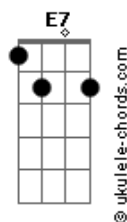

Green Day - Boulevard Of Broken Dreams

tom:

Intro: Em G D A x 2

VERSE 1:

Em G
I walk a lonely road
D A Em
The only one that I have ever known
G
Don't know where it goes
D A Em
But it's home to me and I walk alone

G D A (Play this before entering next verse)

Em G
I walk this empty street
D A Em
On the Boulevard of Broken Dreams
G
Where the city sleeps
D A Em
and I'm the only one and I walk alone
G D A Em
I walk alone, I walk alone
G D A
I walk alone, I walk a..

CHORUS:

C G D Em
My shadow's the only one that walks beside me
C G D Em
My shallow heart's the only thing that's beating
C G D Em
Sometimes I wish someone out there will find me
C G E7
'Til then I walk alone
Em G D A
Ah-ah, Ah-ah, Ah-ah, Aah-,
Em G D A
Ah-ah, Ah-ah, Ah-ah, Aah-,

VERSE 2:

Em G
I'm walking down the line
D A Em
That divides me somewhere in my mind
G
On the border line
D A Em
Of the edge and where I walk alone
G D A (Play this before entering next verse)

Em G
Read between the lines

Acordes

D A Em
What's fucked up and everything's alright
G
Check my vital signs
D A Em
To know I'm still alive and I walk alone
G D A Em
I walk alone, I walk alone
G D A
I walk alone, I walk a..

CHORUS:

C G D Em
My shadow's the only one that walks beside me
C G D Em
My shallow heart's the only thing that's beating
C G D Em
Sometimes I wish someone out there will find me
C G B
'Til then I walk alone
Em G D A Em
Ah-ah, Ah-ah, Ah-ah, Aah-ah
G D
Ah-ah, Ah-ah
A
I walk alone, I walk a..

SOLO:

C G D Em 3x (This is played with the same rhythm as the chorus)
C G B

VERSE 3: (This verse is shorter than the other verses)

Em G
I walk this empty street
D A Em
On the Boulevard of Broken Dreams
G
Where the city sleeps
D A
And I'm the only one and I walk a..

CHORUS:

C G D Em
My shadow's the only one that walks beside me
C G D Em
My shallow heart's the only thing that's beating
C G D Em
Sometimes I wish someone out there will find me
C G B
'Til then I walk alone

ENDING:

Em G D A x 2 (You can either fade out or end the song by strumming Em once)