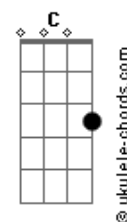

Green Day - Boulevard Of Broken Dreams

tom:

Intro: Em G D A x 2

VERSE 1:

Em G
I walk a lonely road
D A Em
The only one that I have ever known
G
Don't know where it goes
D A Em
But it's home to me and I walk alone

G D A (Play this before entering next verse)

Em G
I walk this empty street
D A Em
On the Boulevard of Broken Dreams
G
Where the city sleeps
D A Em
and I'm the only one and I walk alone
G D A Em
I walk alone, I walk alone
G D A
I walk alone, I walk a..

CHORUS:

C G D Em
My shadow's the only one that walks beside me
C G D Em
My shallow heart's the only thing that's beating
C G D Em
Sometimes I wish someone out there will find me
C G E7
'Til then I walk alone
Em G D A
Ah-ah, Ah-ah, Ah-ah, Aah-,
Em G D A
Ah-ah, Ah-ah, Ah-ah, Aah-,

VERSE 2:

Em G
I'm walking down the line
D A Em
That divides me somewhere in my mind
G
On the border line
D A Em
Of the edge and where I walk alone
G D A (Play this before entering next verse)

Em G
Read between the lines

Acordes

D A Em
What's fucked up and everything's alright
G
Check my vital signs
D A Em
To know I'm still alive and I walk alone
G D A Em
I walk alone, I walk alone
G D A
I walk alone, I walk a..

CHORUS:

C G D Em
My shadow's the only one that walks beside me
C G D Em
My shallow heart's the only thing that's beating
C G D Em
Sometimes I wish someone out there will find me
C G B
'Til then I walk alone
Em G D A Em
Ah-ah, Ah-ah, Ah-ah, Aah-ah
G D
Ah-ah, Ah-ah
A
I walk alone, I walk a..

SOLO:

C G D Em 3x (This is played with the same rhythm as the chorus)
C G B

VERSE 3: (This verse is shorter than the other verses)

Em G
I walk this empty street
D A Em
On the Boulevard of Broken Dreams
G
Where the city sleeps
D A
And I'm the only one and I walk a..

CHORUS:

C G D Em
My shadow's the only one that walks beside me
C G D Em
My shallow heart's the only thing that's beating
C G D Em
Sometimes I wish someone out there will find me
C G B
'Til then I walk alone

ENDING:

Em G D A x 2 (You can either fade out or end the song by strumming Em once)