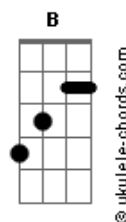

Green Day - Boulevard Of Broken Dreams

tom:

Intro: Em G D A x 2

VERSE 1:

Em G
I walk a lonely road
D A Em
The only one that I have ever known
G
Don't know where it goes
D A Em
But it's home to me and I walk alone

G D A (Play this before entering next verse)

Em G
I walk this empty street
D A Em
On the Boulevard of Broken Dreams
G
Where the city sleeps
D A Em
and I'm the only one and I walk alone
G D A Em
I walk alone, I walk alone
G D A
I walk alone, I walk a..

CHORUS:

C G D Em
My shadow's the only one that walks beside me
C G D Em
My shallow heart's the only thing that's beating
C G D Em
Sometimes I wish someone out there will find me
C G E7
'Til then I walk alone
Em G D A
Ah-ah, Ah-ah, Ah-ah, Aah-,
Em G D A
Ah-ah, Ah-ah, Ah-ah, Aah-,

VERSE 2:

Em G
I'm walking down the line
D A Em
That divides me somewhere in my mind
G
On the border line
D A Em
Of the edge and where I walk alone
G D A (Play this before entering next verse)

Em G
Read between the lines

Acordes

D A Em
What's fucked up and everything's alright
G
Check my vital signs
D A Em
To know I'm still alive and I walk alone
G D A Em
I walk alone, I walk alone
G D A
I walk alone, I walk a..

CHORUS:

C G D Em
My shadow's the only one that walks beside me
C G D Em
My shallow heart's the only thing that's beating
C G D Em
Sometimes I wish someone out there will find me
C G B
'Til then I walk alone
Em G D A Em
Ah-ah, Ah-ah, Ah-ah, Aah-ah
G D
Ah-ah, Ah-ah
A
I walk alone, I walk a..

SOLO:

C G D Em 3x (This is played with the same rhythm as the chorus)
C G B

VERSE 3: (This verse is shorter than the other verses)

Em G
I walk this empty street
D A Em
On the Boulevard of Broken Dreams
G
Where the city sleeps
D A
And I'm the only one and I walk a..

CHORUS:

C G D Em
My shadow's the only one that walks beside me
C G D Em
My shallow heart's the only thing that's beating
C G D Em
Sometimes I wish someone out there will find me
C G B
'Til then I walk alone

ENDING:

Em G D A x 2 (You can either fade out or end the song by strumming Em once)