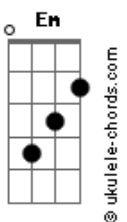

Green Day - Boulevard Of Broken Dreams

tom:

Intro: Em G D A x 2

VERSE 1:

Em G
I walk a lonely road
D A Em
The only one that I have ever known
G
Don't know where it goes
D A Em
But it's home to me and I walk alone

G D A (Play this before entering next verse)

Em G
I walk this empty street
D A Em
On the Boulevard of Broken Dreams
G
Where the city sleeps
D A Em
and I'm the only one and I walk alone
G D A Em
I walk alone, I walk alone
G D A
I walk alone, I walk a..

CHORUS:

C G D Em
My shadow's the only one that walks beside me
C G D Em
My shallow heart's the only thing that's beating
C G D Em
Sometimes I wish someone out there will find me
C G E7
'Til then I walk alone
Em G D A
Ah-ah, Ah-ah, Ah-ah, Aah-,
Em G D A
Ah-ah, Ah-ah, Ah-ah, Aah-,

VERSE 2:

Em G
I'm walking down the line
D A Em
That divides me somewhere in my mind
G
On the border line
D A Em
Of the edge and where I walk alone
G D A (Play this before entering next verse)

Em G
Read between the lines

Acordes

D A Em
What's fucked up and everything's alright
G
Check my vital signs
D A Em
To know I'm still alive and I walk alone
G D A Em
I walk alone, I walk alone
G D A
I walk alone, I walk a..

CHORUS:

C G D Em
My shadow's the only one that walks beside me
C G D Em
My shallow heart's the only thing that's beating
C G D Em
Sometimes I wish someone out there will find me
C G B
'Til then I walk alone
Em G D A Em
Ah-ah, Ah-ah, Ah-ah, Aah-ah
G D
Ah-ah, Ah-ah
A
I walk alone, I walk a..

SOLO:

C G D Em 3x (This is played with the same rhythm as the chorus)
C G B

VERSE 3: (This verse is shorter than the other verses)

Em G
I walk this empty street
D A Em
On the Boulevard of Broken Dreams
G
Where the city sleeps
D A
And I'm the only one and I walk a..

CHORUS:

C G D Em
My shadow's the only one that walks beside me
C G D Em
My shallow heart's the only thing that's beating
C G D Em
Sometimes I wish someone out there will find me
C G B
'Til then I walk alone

ENDING:

Em G D A x 2 (You can either fade out or end the song by strumming Em once)