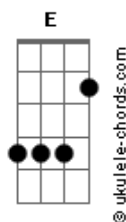

Green Day - Boulevard Of Broken Dreams

tom:

Intro: Em G D A x 2

VERSE 1:

Em G
I walk a lonely road
D A Em
The only one that I have ever known
G
Don't know where it goes
D A Em
But it's home to me and I walk alone

G D A (Play this before entering next verse)

Em G
I walk this empty street
D A Em
On the Boulevard of Broken Dreams
G
Where the city sleeps
D A Em
and I'm the only one and I walk alone
G D A Em
I walk alone, I walk alone
G D A
I walk alone, I walk a..

CHORUS:

C G D Em
My shadow's the only one that walks beside me
C G D Em
My shallow heart's the only thing that's beating
C G D Em
Sometimes I wish someone out there will find me
C G E7
'Til then I walk alone
Em G D A
Ah-ah, Ah-ah, Ah-ah, Aah-,
Em G D A
Ah-ah, Ah-ah, Ah-ah, Aah-,

VERSE 2:

Em G
I'm walking down the line
D A Em
That divides me somewhere in my mind
G
On the border line
D A Em
Of the edge and where I walk alone
G D A (Play this before entering next verse)

Em G
Read between the lines

Acordes

D A Em
What's fucked up and everything's alright
G
Check my vital signs
D A Em
To know I'm still alive and I walk alone
G D A Em
I walk alone, I walk alone
G D A
I walk alone, I walk a..

CHORUS:

C G D Em
My shadow's the only one that walks beside me
C G D Em
My shallow heart's the only thing that's beating
C G D Em
Sometimes I wish someone out there will find me
C G B
'Til then I walk alone
Em G D A Em
Ah-ah, Ah-ah, Ah-ah, Aah-ah
G D
Ah-ah, Ah-ah
A
I walk alone, I walk a..

SOLO:

C G D Em 3x (This is played with the same rhythm as the chorus)
C G B

VERSE 3: (This verse is shorter than the other verses)

Em G
I walk this empty street
D A Em
On the Boulevard of Broken Dreams
G
Where the city sleeps
D A
And I'm the only one and I walk a..

CHORUS:

C G D Em
My shadow's the only one that walks beside me
C G D Em
My shallow heart's the only thing that's beating
C G D Em
Sometimes I wish someone out there will find me
C G B
'Til then I walk alone

ENDING:

Em G D A x 2 (You can either fade out or end the song by strumming Em once)