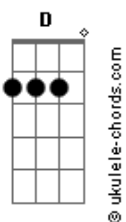

Green Day - Boulevard Of Broken Dreams

tom:

Intro: Em G D A x 2

VERSE 1:

Em G
I walk a lonely road
D A Em
The only one that I have ever known
G
Don't know where it goes
D A Em
But it's home to me and I walk alone

G D A (Play this before entering next verse)

Em G
I walk this empty street
D A Em
On the Boulevard of Broken Dreams
G
Where the city sleeps
D A Em
and I'm the only one and I walk alone
G D A Em
I walk alone, I walk alone
G D A
I walk alone, I walk a..

CHORUS:

C G D Em
My shadow's the only one that walks beside me
C G D Em
My shallow heart's the only thing that's beating
C G D Em
Sometimes I wish someone out there will find me
C G E7
'Til then I walk alone
Em G D A
Ah-ah, Ah-ah, Ah-ah, Aah-,
Em G D A
Ah-ah, Ah-ah, Ah-ah, Aah-,

VERSE 2:

Em G
I'm walking down the line
D A Em
That divides me somewhere in my mind
G
On the border line
D A Em
Of the edge and where I walk alone
G D A (Play this before entering next verse)

Em G
Read between the lines

Acordes

D A Em
What's fucked up and everything's alright
G
Check my vital signs
D A Em
To know I'm still alive and I walk alone
G D A Em
I walk alone, I walk alone
G D A
I walk alone, I walk a..

CHORUS:

C G D Em
My shadow's the only one that walks beside me
C G D Em
My shallow heart's the only thing that's beating
C G D Em
Sometimes I wish someone out there will find me
C G B
'Til then I walk alone
Em G D A Em
Ah-ah, Ah-ah, Ah-ah, Aah-ah
G D
Ah-ah, Ah-ah
A
I walk alone, I walk a..

SOLO:

C G D Em 3x (This is played with the same rhythm as the chorus)
C G B

VERSE 3: (This verse is shorter than the other verses)

Em G
I walk this empty street
D A Em
On the Boulevard of Broken Dreams
G
Where the city sleeps
D A
And I'm the only one and I walk a..

CHORUS:

C G D Em
My shadow's the only one that walks beside me
C G D Em
My shallow heart's the only thing that's beating
C G D Em
Sometimes I wish someone out there will find me
C G B
'Til then I walk alone

ENDING:

Em G D A x 2 (You can either fade out or end the song by strumming Em once)