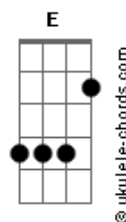

Green Day - Boulevard Of Broken Dreams

tom:

Intro: Em G D A x 2

VERSE 1:

Em G
I walk a lonely road
D A Em
The only one that I have ever known
G
Don't know where it goes
D A Em
But it's home to me and I walk alone

G D A (Play this before entering next verse)

Em G
I walk this empty street
D A Em
On the Boulevard of Broken Dreams
G
Where the city sleeps
D A Em
and I'm the only one and I walk alone
G D A Em
I walk alone, I walk alone
G D A
I walk alone, I walk a..

CHORUS:

C G D Em
My shadow's the only one that walks beside me
C G D Em
My shallow heart's the only thing that's beating
C G D Em
Sometimes I wish someone out there will find me
C G E7
'Til then I walk alone
Em G D A
Ah-ah, Ah-ah, Ah-ah, Aah-,
Em G D A
Ah-ah, Ah-ah, Ah-ah, Aah-,

VERSE 2:

Em G
I'm walking down the line
D A Em
That divides me somewhere in my mind
G
On the border line
D A Em
Of the edge and where I walk alone
G D A (Play this before entering next verse)

Em G
Read between the lines

Acordes

D A Em
What's fucked up and everything's alright
G
Check my vital signs
D A Em
To know I'm still alive and I walk alone
G D A Em
I walk alone, I walk alone
G D A
I walk alone, I walk a..

CHORUS:

C G D Em
My shadow's the only one that walks beside me
C G D Em
My shallow heart's the only thing that's beating
C G D Em
Sometimes I wish someone out there will find me
C G B
'Til then I walk alone
Em G D A Em
Ah-ah, Ah-ah, Ah-ah, Aah-ah
G D
Ah-ah, Ah-ah
A
I walk alone, I walk a..

SOLO:

C G D Em 3x (This is played with the same rhythm as the chorus)
C G B

VERSE 3: (This verse is shorter than the other verses)

Em G
I walk this empty street
D A Em
On the Boulevard of Broken Dreams
G
Where the city sleeps
D A
And I'm the only one and I walk a..

CHORUS:

C G D Em
My shadow's the only one that walks beside me
C G D Em
My shallow heart's the only thing that's beating
C G D Em
Sometimes I wish someone out there will find me
C G B
'Til then I walk alone

ENDING:

Em G D A x 2 (You can either fade out or end the song by strumming Em once)