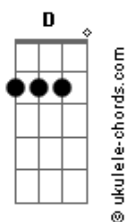

Green Day - Boulevard Of Broken Dreams

tom:

Intro: Em G D A x 2

VERSE 1:

Em G
I walk a lonely road
D A Em
The only one that I have ever known
G
Don't know where it goes
D A Em
But it's home to me and I walk alone

G D A (Play this before entering next verse)

Em G
I walk this empty street
D A Em
On the Boulevard of Broken Dreams
G
Where the city sleeps
D A Em
and I'm the only one and I walk alone
G D A Em
I walk alone, I walk alone
G D A
I walk alone, I walk a..

CHORUS:

C G D Em
My shadow's the only one that walks beside me
C G D Em
My shallow heart's the only thing that's beating
C G D Em
Sometimes I wish someone out there will find me
C G E7
'Til then I walk alone
Em G D A
Ah-ah, Ah-ah, Ah-ah, Aah-,
Em G D A
Ah-ah, Ah-ah, Ah-ah, Aah-,

VERSE 2:

Em G
I'm walking down the line
D A Em
That divides me somewhere in my mind
G
On the border line
D A Em
Of the edge and where I walk alone
G D A (Play this before entering next verse)

Em G
Read between the lines

Acordes

D A Em
What's fucked up and everything's alright
G
Check my vital signs
D A Em
To know I'm still alive and I walk alone
G D A Em
I walk alone, I walk alone
G D A
I walk alone, I walk a..

CHORUS:

C G D Em
My shadow's the only one that walks beside me
C G D Em
My shallow heart's the only thing that's beating
C G D Em
Sometimes I wish someone out there will find me
C G B
'Til then I walk alone
Em G D A Em
Ah-ah, Ah-ah, Ah-ah, Aah-ah
G D
Ah-ah, Ah-ah
A
I walk alone, I walk a..

SOLO:

C G D Em 3x (This is played with the same rhythm as the chorus)
C G B

VERSE 3: (This verse is shorter than the other verses)

Em G
I walk this empty street
D A Em
On the Boulevard of Broken Dreams
G
Where the city sleeps
D A
And I'm the only one and I walk a..

CHORUS:

C G D Em
My shadow's the only one that walks beside me
C G D Em
My shallow heart's the only thing that's beating
C G D Em
Sometimes I wish someone out there will find me
C G B
'Til then I walk alone

ENDING:

Em G D A x 2 (You can either fade out or end the song by strumming Em once)