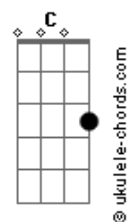

Green Day - Boulevard Of Broken Dreams

tom:

Intro: Em G D A x 2

VERSE 1:

Em G
I walk a lonely road
D A Em
The only one that I have ever known
G
Don't know where it goes
D A Em
But it's home to me and I walk alone

G D A (Play this before entering next verse)

Em G
I walk this empty street
D A Em
On the Boulevard of Broken Dreams
G
Where the city sleeps
D A Em
and I'm the only one and I walk alone
G D A Em
I walk alone, I walk alone
G D A
I walk alone, I walk a..

CHORUS:

C G D Em
My shadow's the only one that walks beside me
C G D Em
My shallow heart's the only thing that's beating
C G D Em
Sometimes I wish someone out there will find me
C G E7
'Til then I walk alone
Em G D A
Ah-ah, Ah-ah, Ah-ah, Aah-,
Em G D A
Ah-ah, Ah-ah, Ah-ah, Aah-,

VERSE 2:

Em G
I'm walking down the line
D A Em
That divides me somewhere in my mind
G
On the border line
D A Em
Of the edge and where I walk alone
G D A (Play this before entering next verse)

Em G
Read between the lines

Acordes

D A Em
What's fucked up and everything's alright
G
Check my vital signs
D A Em
To know I'm still alive and I walk alone
G D A Em
I walk alone, I walk alone
G D A
I walk alone, I walk a..

CHORUS:

C G D Em
My shadow's the only one that walks beside me
C G D Em
My shallow heart's the only thing that's beating
C G D Em
Sometimes I wish someone out there will find me
C G B
'Til then I walk alone
Em G D A Em
Ah-ah, Ah-ah, Ah-ah, Aah-ah
G D
Ah-ah, Ah-ah
A
I walk alone, I walk a..

SOLO:

C G D Em 3x (This is played with the same rhythm as the chorus)
C G B

VERSE 3: (This verse is shorter than the other verses)

Em G
I walk this empty street
D A Em
On the Boulevard of Broken Dreams
G
Where the city sleeps
D A
And I'm the only one and I walk a..

CHORUS:

C G D Em
My shadow's the only one that walks beside me
C G D Em
My shallow heart's the only thing that's beating
C G D Em
Sometimes I wish someone out there will find me
C G B
'Til then I walk alone

ENDING:

Em G D A x 2 (You can either fade out or end the song by strumming Em once)