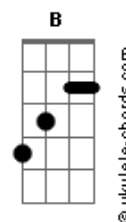

Green Day - Boulevard Of Broken Dreams

tom:

Intro: Em G D A x 2

VERSE 1:

Em G
I walk a lonely road
D A Em
The only one that I have ever known
G
Don't know where it goes
D A Em
But it's home to me and I walk alone

G D A (Play this before entering next verse)

Em G
I walk this empty street
D A Em
On the Boulevard of Broken Dreams
G
Where the city sleeps
D A Em
and I'm the only one and I walk alone
G D A Em
I walk alone, I walk alone
G D A
I walk alone, I walk a..

CHORUS:

C G D Em
My shadow's the only one that walks beside me
C G D Em
My shallow heart's the only thing that's beating
C G D Em
Sometimes I wish someone out there will find me
C G E7
'Til then I walk alone
Em G D A
Ah-ah, Ah-ah, Ah-ah, Aah-,
Em G D A
Ah-ah, Ah-ah, Ah-ah, Aah-,

VERSE 2:

Em G
I'm walking down the line
D A Em
That divides me somewhere in my mind
G
On the border line
D A Em
Of the edge and where I walk alone
G D A (Play this before entering next verse)

Em G
Read between the lines

Acordes

D A Em
What's fucked up and everything's alright
G
Check my vital signs
D A Em
To know I'm still alive and I walk alone
G D A Em
I walk alone, I walk alone
G D A
I walk alone, I walk a..

CHORUS:

C G D Em
My shadow's the only one that walks beside me
C G D Em
My shallow heart's the only thing that's beating
C G D Em
Sometimes I wish someone out there will find me
C G B
'Til then I walk alone
Em G D A Em
Ah-ah, Ah-ah, Ah-ah, Aah-ah
G D
Ah-ah, Ah-ah
A
I walk alone, I walk a..

SOLO:

C G D Em 3x (This is played with the same rhythm as the chorus)
C G B

VERSE 3: (This verse is shorter than the other verses)

Em G
I walk this empty street
D A Em
On the Boulevard of Broken Dreams
G
Where the city sleeps
D A
And I'm the only one and I walk a..

CHORUS:

C G D Em
My shadow's the only one that walks beside me
C G D Em
My shallow heart's the only thing that's beating
C G D Em
Sometimes I wish someone out there will find me
C G B
'Til then I walk alone

ENDING:

Em G D A x 2 (You can either fade out or end the song by strumming Em once)