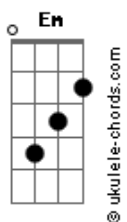

Green Day - Boulevard Of Broken Dreams

tom:

Intro: Em G D A x 2

VERSE 1:

Em G
I walk a lonely road
D A Em
The only one that I have ever known
G
Don't know where it goes
D A Em
But it's home to me and I walk alone

G D A (Play this before entering next verse)

Em G
I walk this empty street
D A Em
On the Boulevard of Broken Dreams
G
Where the city sleeps
D A Em
and I'm the only one and I walk alone
G D A Em
I walk alone, I walk alone
G D A
I walk alone, I walk a..

CHORUS:

C G D Em
My shadow's the only one that walks beside me
C G D Em
My shallow heart's the only thing that's beating
C G D Em
Sometimes I wish someone out there will find me
C G E7
'Til then I walk alone
Em G D A
Ah-ah, Ah-ah, Ah-ah, Aah-,
Em G D A
Ah-ah, Ah-ah, Ah-ah, Aah-,

VERSE 2:

Em G
I'm walking down the line
D A Em
That divides me somewhere in my mind
G
On the border line
D A Em
Of the edge and where I walk alone
G D A (Play this before entering next verse)

Em G
Read between the lines

Acordes

D A Em
What's fucked up and everything's alright
G
Check my vital signs
D A Em
To know I'm still alive and I walk alone
G D A Em
I walk alone, I walk alone
G D A
I walk alone, I walk a..

CHORUS:

C G D Em
My shadow's the only one that walks beside me
C G D Em
My shallow heart's the only thing that's beating
C G D Em
Sometimes I wish someone out there will find me
C G B
'Til then I walk alone
Em G D A Em
Ah-ah, Ah-ah, Ah-ah, Aah-ah
G D
Ah-ah, Ah-ah
A
I walk alone, I walk a..

SOLO:

C G D Em 3x (This is played with the same rhythm as the chorus)
C G B

VERSE 3: (This verse is shorter than the other verses)

Em G
I walk this empty street
D A Em
On the Boulevard of Broken Dreams
G
Where the city sleeps
D A
And I'm the only one and I walk a..

CHORUS:

C G D Em
My shadow's the only one that walks beside me
C G D Em
My shallow heart's the only thing that's beating
C G D Em
Sometimes I wish someone out there will find me
C G B
'Til then I walk alone

ENDING:

Em G D A x 2 (You can either fade out or end the song by strumming Em once)