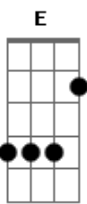

ukulele-chords.com