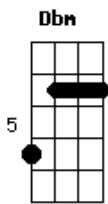

Green Day - Bobby Sox

tom:

Intro: E Ab Ab4 A
E Ab Ab4 A

E Ab Ab4 A
Do you wanna be my girlfriend?

E Ab Ab4 A
I'll take you to a movie that we've already seen

E Ab Ab4 A
Or sit at home and watch reruns

E Ab Ab4 A
There's no other place I'd wanna be
(Em Ab Ab4 A)
(Em Ab Ab4 A)

Em Ab Ab4 A
Do you wanna be my girlfriend?
Em Ab Ab4 A
Do you wanna be my girlfriend?

E Ab Ab4 A
Do you wanna be my boyfriend?
E Ab

We'll walk the cemetery
Ab4 A
And I'll kiss you again
E Ab Ab4 A
And make our dead friends blush, oh-woah
E Ab Ab4 A
We'll be getting married right there on the scene

E Ab Ab4 A
Do you wanna be my best friend?
E Ab
You can drive me crazy

Ab4 A
All over again
E Ab Ab4 A
And I'll bore you to death, oh-woah
E Ab Ab4 A
Doesn't matter when we are in love

Em Ab Ab4 A

Acordes

ukulele-chords.com