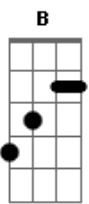

Green Day - Bobby Sox

tom:

Intro: E Ab Ab4 A
E Ab Ab4 A

E Ab Ab4 A
Do you wanna be my girlfriend?

E Ab Ab4 A
I'll take you to a movie that we've already seen

E Ab Ab4 A
Or sit at home and watch reruns

E Ab Ab4 A
There's no other place I'd wanna be
(Em Ab Ab4 A)
(Em Ab Ab4 A)

Em Ab Ab4 A
Do you wanna be my girlfriend?
Em Ab Ab4 A
Do you wanna be my girlfriend?

E Ab Ab4 A
Do you wanna be my boyfriend?
E Ab

We'll walk the cemetery
Ab4 A
And I'll kiss you again
E Ab Ab4 A
And make our dead friends blush, oh-woah
E Ab Ab4 A
We'll be getting married right there on the scene

ukulele-chords.com

ukulele-chords.com

ukulele-chords.com

ukulele-chords.com

ukulele-chords.com

ukulele-chords.com

Do you wanna be my boyfriend?
Em Ab Ab4 A
Do you wanna be my boyfriend?
Em Ab Ab4 A
Do you wanna be my boyfriend?
Em Ab Ab4 A
Do you wanna be my boyfriend?

Ab Em
You're not just any type of girl, yeah
Ab A B
My one true love, and you're my world, yeah

Do you wanna be my girlfriend?
Do you wanna be my boyfriend?
Em Ab Ab4 A
Do you wanna be my boyfriend?
Em Ab
Do you wanna be my