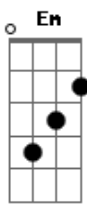

Green Day - Bobby Sox

tom:

Intro: E Ab Ab4 A
E Ab Ab4 A

E Ab Ab4 A
Do you wanna be my girlfriend?

E Ab Ab4 A
I'll take you to a movie that we've already seen

E Ab Ab4 A
Or sit at home and watch reruns

E Ab Ab4 A
There's no other place I'd wanna be
(Em Ab Ab4 A)
(Em Ab Ab4 A)

Em Ab Ab4 A
Do you wanna be my girlfriend?
Em Ab Ab4 A
Do you wanna be my girlfriend?

E Ab Ab4 A
Do you wanna be my boyfriend?
E Ab

We'll walk the cemetery
Ab4 A
And I'll kiss you again
E Ab Ab4 A
And make our dead friends blush, oh-woah
E Ab Ab4 A
We'll be getting married right there on the scene

ukulele-chords.com

ukulele-chords.com

ukulele-chords.com

ukulele-chords.com

ukulele-chords.com

ukulele-chords.com

Do you wanna be my boyfriend?
Em Ab Ab4 A
Do you wanna be my boyfriend?
Em Ab Ab4 A
Do you wanna be my boyfriend?
Em Ab Ab4 A
Do you wanna be my boyfriend?

Ab Em
You're not just any type of girl, yeah
Ab A B
My one true love, and you're my world, yeah

Do you wanna be my girlfriend?
Do you wanna be my boyfriend?
Em Ab Ab4 A
Do you wanna be my boyfriend?
Em Ab
Do you wanna be my