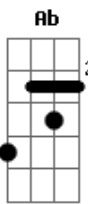

ukulele-chords.com