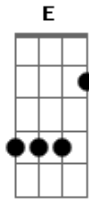

© ukulele-chords.com