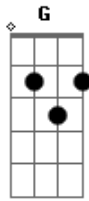

© ukulele-chords.com