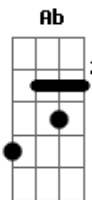

© ukulele-chords.com