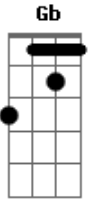

Green Day - Android

tom:

Intro: B E A Gb
 B E A Gb
 B E A Gb
 B E A Gb

[Primeira Parte]

B
 Hey old man in woman's shoes

I wonder if he knows

E
 I think he's crazy

B
 E
 When he was young did he have dreams

B E A Gb
 The way I carry on I'll end up six feet underground
 A
 And waste away

(B E A Gb)

[Segunda Parte]

B
 When the old man was in school

E
 Did the golden rule make him go crazy

B
 Or did he hide away from hopes behind
 A smile and smoking dope

E
 It's crazy

(B E A Gb)
 (B E A Gb)

[Ponte]

B A
 It seems so frightening, time passes by like lightning

Ab Gb
 Before you know it you're struck down

B A
 I always waste my time on my chemical emotions

Ab Gb
 It keeps my head spinning around

A
 And waste away

(B E A Gb)
 (B E A Gb)
 (B E A Gb)
 (B E A Gb)

Acordes

© ukulele-chords.com

© ukulele-chords.com

© ukulele-chords.com

© ukulele-chords.com

© ukulele-chords.com