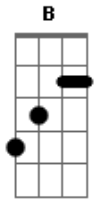

Green Day - Android

tom:

Intro: B E A Gb
B E A Gb
B E A Gb
B E A Gb

[Primeira Parte]

B
Hey old man in woman's shoes

I wonder if he knows

E
I think he's crazy

B
E
When he was young did he have dreams

Of wearing woman's shoes and being crazy?

[Refrão]

B E A Gb
It makes me wonder when I grow to be that age
B E A Gb
Will I be walking down the street begging for your spare change

B E A Gb
Or will I grow that old? Will I still be around?

B E A Gb
The way I carry on I'll end up six feet underground
A
And waste away

(B E A Gb)

[Segunda Parte]

B
When the old man was in school

E
Did the golden rule make him go crazy

B
Or did he hide away from hopes behind
A smile and smoking dope

E
It's crazy

(B E A Gb)
(B E A Gb)

[Ponte]

B A
It seems so frightening, time passes by like lightning

Ab Gb
Before you know it you're struck down

B A
I always waste my time on my chemical emotions

Ab Gb
It keeps my head spinning around

A
And waste away

(B E A Gb)
(B E A Gb)
(B E A Gb)
(B E A Gb)

Acordes

© ukulele-chords.com