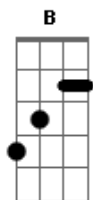

Green Day - Android

tom:

Intro: B E A Gb
B E A Gb
B E A Gb
B E A Gb

[Primeira Parte]

B
Hey old man in woman's shoes

I wonder if he knows

E
I think he's crazy

B
E
When he was young did he have dreams

Of wearing woman's shoes and being crazy?

[Refrão]

B E A Gb
It makes me wonder when I grow to be that age

B E A Gb
Will I be walking down the street begging for your spare change

B E A Gb
Or will I grow that old? Will I still be around?

B E A Gb
The way I carry on I'll end up six feet underground

A
And waste away

(B E A Gb)

[Segunda Parte]

B
When the old man was in school

E
Did the golden rule make him go crazy

B
Or did he hide away from hopes behind
A smile and smoking dope

E
It's crazy

(B E A Gb)

(B E A Gb)

[Ponte]

B A
It seems so frightening, time passes by like lightning

Ab Gb
Before you know it you're struck down

B A
I always waste my time on my chemical emotions

Ab Gb
It keeps my head spinning around

A
And waste away

(B E A Gb)

(B E A Gb)

(B E A Gb)

(B E A Gb)

Acordes