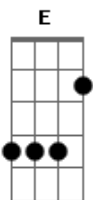

© ukulele-chords.com

© ukulele-chords.com