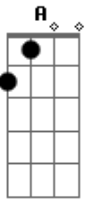

Green Day - Android

tom:

Intro: B E A Gb
 B E A Gb
 B E A Gb
 B E A Gb

[Primeira Parte]

B
 Hey old man in woman's shoes

I wonder if he knows

E
 I think he's crazy

B
 E
 When he was young did he have dreams

A
 And waste away

(B E A Gb)
 (B E A Gb)
 (B E A Gb)
 (B E A Gb)

Acordes

© ukulele-chords.com

© ukulele-chords.com

© ukulele-chords.com

© ukulele-chords.com

© ukulele-chords.com