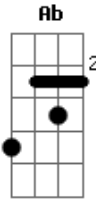

Green Day - Android

tom:

Intro: B E A Gb
 B E A Gb
 B E A Gb
 B E A Gb

[Primeira Parte]

B
 Hey old man in woman's shoes

I wonder if he knows

E
 I think he's crazy

B
 E
 When he was young did he have dreams

B E A Gb
 The way I carry on I'll end up six feet underground
 A
 And waste away

(B E A Gb)

[Segunda Parte]

B
 When the old man was in school

E
 Did the golden rule make him go crazy

B
 Or did he hide away from hopes behind
 A smile and smoking dope

A
 And waste away

(B E A Gb)
 (B E A Gb)
 (B E A Gb)
 (B E A Gb)

Acordes

© ukulele-chords.com

© ukulele-chords.com

© ukulele-chords.com

© ukulele-chords.com

© ukulele-chords.com