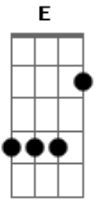

© ukulele-chords.com