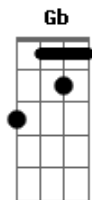

© ukulele-chords.com