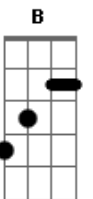

© ukulele-chords.com