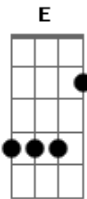

Green Day - All The Time

Tom: A

Rhy. Fig. 1

E D A E D A E D A E D
A

Rhy. Fig. 2

Ab A G D Ab A G D

Rhy. Fig. 3

A Db D Db A G B C A Db D Db A G B C

Intro: w/ Rhy. Fig. 1

Verse 1 w/ Rhy. Fig. 2

All the time, every time I need it.
What's the time?
I'd say the time is right.
Here's to me.
Let's find another reason.
Down the hatch.
And a bad attitude, salud.

Bridge w/ Rhy. Fig. 1

Wasting time, wasting time down a bum fuck road.
And I don't know where the hell it'll go.

Heirlooms and huffing fumes, and I'm picking up the pace
and I'm gonna smash straight into a wall.

Verse 2 w/ Rhy. Fig. 2

All the time.
A "New Years Resolution" how soon that we forget.
Doing time.
Loving every minute.
Live it up on another let down. salud.

Bridge w/ Rhy. Fig. 1

Promises, promises, it was all set in stone.
Cross my heart and hope to die.
Sugar fix.
Dirty tricks and a trick question.
Guess I should have read between the lines.

Interlude - Rhy. Fig. 2

Chorus w/ Rhy. Fig. 3

Having the time of my life,
watch the clock tick.

Verse 3 w/ Rhy. Fig. 2

All the time, where did all the time go?
It's too late to say goodnight.
Time flies when you're having fun.
Times up when you work like a dog, salud.

Acordes

© ukulele-chords.com

© ukulele-chords.com

© ukulele-chords.com

© ukulele-chords.com

© ukulele-chords.com

© ukulele-chords.com

© ukulele-chords.com

© ukulele-chords.com