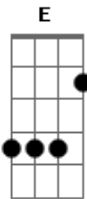

Green Day - All The Time

Tom: A

Rhy. Fig. 1

E D A E D A E D
A

Rhy. Fig. 2

Ab A G D Ab A G D

Rhy. Fig. 3

A Db D Db A G B C A Db D Db A G B C

Intro: w/ Rhy. Fig. 1

Verse 1 w/ Rhy. Fig. 2

All the time, every time I need it.
What's the time?
I'd say the time is right.
Here's to me.
Let's find another reason.
Down the hatch.
And a bad attitude, salud.

Bridge w/ Rhy. Fig. 1

Wasting time, wasting time down a bum fuck road.
And I don't know where the hell it'll go.

Heirlooms and huffing fumes, and I'm picking up the pace
and I'm gonna smash straight into a wall.

Verse 2 w/ Rhy. Fig. 2

All the time.
A "New Years Resolution" how soon that we forget.
Doing time.
Loving every minute.
Live it up on another let down. salud.

Bridge w/ Rhy. Fig. 1

Promises, promises, it was all set in stone.
Cross my heart and hope to die.
Sugar fix.
Dirty tricks and a trick question.
Guess I should have read between the lines.

Interlude - Rhy. Fig. 2

Chorus w/ Rhy. Fig. 3

Having the time of my life,
watch the clock tick.

Verse 3 w/ Rhy. Fig. 2

All the time, where did all the time go?
It's too late to say goodnight.
Time flies when you're having fun.
Times up when you work like a dog, salud.

Acordes

© ukulele-chords.com

© ukulele-chords.com

© ukulele-chords.com

© ukulele-chords.com

© ukulele-chords.com

© ukulele-chords.com

© ukulele-chords.com

© ukulele-chords.com