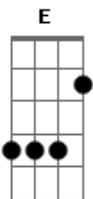

© ukulele-chords.com