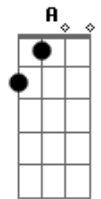

Green Day - All The Time

Tom: A

Rhy. Fig. 1

E D A E D A E D A E D
A

Rhy. Fig. 2

Ab A G D Ab A G D

Rhy. Fig. 3

A Db D Db A G B C A Db D Db A G B C

Intro: w/ Rhy. Fig. 1

Verse 1 w/ Rhy. Fig. 2

All the time, every time I need it.
What's the time?
I'd say the time is right.
Here's to me.
Let's find another reason.
Down the hatch.
And a bad attitude, salud.

Bridge w/ Rhy. Fig. 1

Wasting time, wasting time down a bum fuck road.
And I don't know where the hell it'll go.

Heirlooms and huffing fumes, and I'm picking up the pace
and I'm gonna smash straight into a wall.

Verse 2 w/ Rhy. Fig. 2

All the time.
A "New Years Resolution" how soon that we forget.
Doing time.
Loving every minute.
Live it up on another let down. salud.

Bridge w/ Rhy. Fig. 1

Promises, promises, it was all set in stone.
Cross my heart and hope to die.
Sugar fix.
Dirty tricks and a trick question.
Guess I should have read between the lines.

Interlude - Rhy. Fig. 2

Chorus w/ Rhy. Fig. 3

Having the time of my life,
watch the clock tick.

Verse 3 w/ Rhy. Fig. 2

All the time, where did all the time go?
It's too late to say goodnight.
Time flies when you're having fun.
Times up when you work like a dog, salud.

Acordes

© ukulele-chords.com