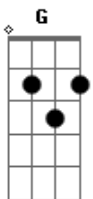

© ukulele-chords.com