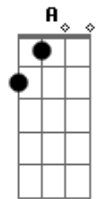

Green Day - All The Time

Tom: A

Rhy. Fig. 1

E D A E D A E D
A

Rhy. Fig. 2

Ab A G D Ab A G D

Rhy. Fig. 3

A Db D Db A G B C A Db D Db A G B C

Intro: w/ Rhy. Fig. 1

Verse 1 w/ Rhy. Fig. 2

All the time, every time I need it.
What's the time?
I'd say the time is right.
Here's to me.
Let's find another reason.
Down the hatch.
And a bad attitude, salud.

Bridge w/ Rhy. Fig. 1

Wasting time, wasting time down a bum fuck road.
And I don't know where the hell it'll go.

Heirlooms and huffing fumes, and I'm picking up the pace
and I'm gonna smash straight into a wall.

Verse 2 w/ Rhy. Fig. 2

All the time.
A "New Years Resolution" how soon that we forget.
Doing time.
Loving every minute.
Live it up on another let down. salud.

Bridge w/ Rhy. Fig. 1

Promises, promises, it was all set in stone.
Cross my heart and hope to die.
Sugar fix.
Dirty tricks and a trick question.
Guess I should have read between the lines.

Interlude - Rhy. Fig. 2

Chorus w/ Rhy. Fig. 3

Having the time of my life,
watch the clock tick.

Verse 3 w/ Rhy. Fig. 2

All the time, where did all the time go?
It's too late to say goodnight.
Time flies when you're having fun.
Times up when you work like a dog, salud.

Acordes

© ukulele-chords.com