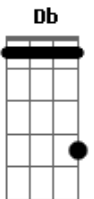

© ukulele-chords.com