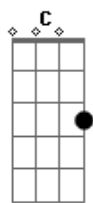

© ukulele-chords.com