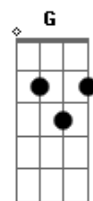

© ukulele-chords.com