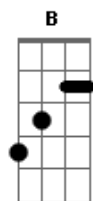

© ukulele-chords.com