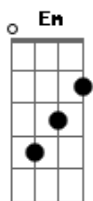

© ukulele-chords.com