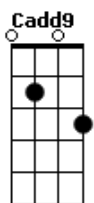

© ukulele-chords.com