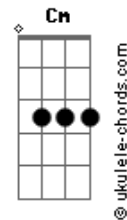

Grateful Dead - Ship Of Fools

tom:

C

[Primeira Parte]

Bb F Eb
Went to see the captain
G Bb
Strangest I could find
D7 Eb
Laid my proposition down
Cm F
Laid it on the line
Eb Bb
I won't slave for beggar's pay
Dm Cm
Like wise gold and jewels
Eb Bb
but I would slave to learn the way to
F Eb Bb
sink your ship of fools

[Refrão]

Bb F Eb Bb
Ship of fools on a cruel sea
Bb F Eb
Ship of fools sail a way from me
Gm
It was later that I thought when
G
I first believed you
Cm
Now I can not share your
Eb Bb
laughter ship of fools

Acordes

Eb Bb
With thirty years upon my head
F Eb Bb
To have you call me child

[Refrão]

Bb F Eb Bb
Ship of fools on a cruel sea
Bb F Eb Gm
Ship of fools sail a way from me
G
It was later that I thought when
I first believed you
Cm F Eb Bb
Now I can not share your laughter ship of fools

[Refrão]

Bb F Eb Bb
Ship of fools on a cruel sea
Bb F Eb
Ship of fools sail a way from me
Gm G
It was later that I thought when
I first believed you
Cm F Eb Bb
Now I can not share your laughter ship of fools