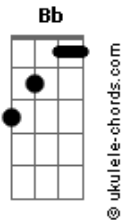

Grateful Dead - Ship Of Fools

tom:

C

[Primeira Parte]

Bb F Eb
Went to see the captain
G Bb
Strangest I could find
D7 Eb
Laid my proposition down
Cm F
Laid it on the line
Eb Bb
I won't slave for beggar's pay
Dm Cm
Like wise gold and jewels
Eb Bb
but I would slave to learn the way to
F Eb Bb
sink your ship of fools

[Refrão]

Bb F Eb Bb
Ship of fools on a cruel sea
Bb F Eb
Ship of fools sail a way from me
Gm
It was later that I thought when
G
I first believed you
Cm
Now I can not share your
Eb Bb
laughter ship of fools

Acordes

Eb Bb
With thirty years upon my head
F Eb Bb
To have you call me child

[Refrão]

Bb F Eb Bb
Ship of fools on a cruel sea
Bb F Eb Gm
Ship of fools sail a way from me
G
It was later that I thought when
I first believed you
Cm F Eb Bb
Now I can not share your laughter ship of fools

[Refrão]

Bb F Eb Bb
Ship of fools on a cruel sea
Bb F Eb
Ship of fools sail a way from me
Gm G
It was later that I thought when
I first believed you
Cm F Eb Bb
Now I can not share your laughter ship of fools