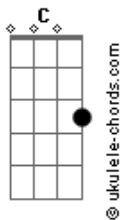

Grateful Dead - Ship Of Fools

tom:

C

[Primeira Parte]

Bb F Eb
Went to see the captain
G Bb
Strangest I could find
D7 Eb
Laid my proposition down
Cm F
Laid it on the line
Eb Bb
I won't slave for beggar's pay
Dm Cm
Like wise gold and jewels
Eb Bb
but I would slave to learn the way to
F Eb Bb
sink your ship of fools

[Refrão]

Bb F Eb Bb
Ship of fools on a cruel sea
Bb F Eb
Ship of fools sail a way from me
Gm
It was later that I thought when
G
I first believed you
Cm
Now I can not share your
Eb Bb
laughter ship of fools

Acordes

Eb Bb
With thirty years upon my head
F Eb Bb
To have you call me child

[Refrão]

Bb F Eb Bb
Ship of fools on a cruel sea
Bb F Eb Gm
Ship of fools sail a way from me
G
It was later that I thought when
I first believed you
Cm F Eb Bb
Now I can not share your laughter ship of fools

[Refrão]

Bb F Eb Bb
Ship of fools on a cruel sea
Bb F Eb
Ship of fools sail a way from me
Gm G
It was later that I thought when
I first believed you
Cm F Eb Bb
Now I can not share your laughter ship of fools