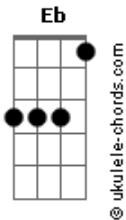

Grateful Dead - Ship Of Fools

tom:

C

[Primeira Parte]

Bb F Eb
Went to see the captain
G Bb
Strangest I could find
D7 Eb
Laid my proposition down
Cm F
Laid it on the line
Eb Bb
I won't slave for beggar's pay
Dm Cm
Like wise gold and jewels
Eb Bb
but I would slave to learn the way to
F Eb Bb
sink your ship of fools

[Refrão]

Bb F Eb Bb
Ship of fools on a cruel sea
Bb F Eb
Ship of fools sail a way from me
Gm
It was later that I thought when
G
I first believed you
Cm
Now I can not share your
Eb Bb
laughter ship of fools

Acordes

Eb Bb
With thirty years upon my head
F Eb Bb
To have you call me child

[Refrão]

Bb F Eb Bb
Ship of fools on a cruel sea
Bb F Eb Gm
Ship of fools sail a way from me
G
It was later that I thought when
I first believed you
Cm F Eb Bb
Now I can not share your laughter ship of fools

[Refrão]

Bb F Eb Bb
Ship of fools on a cruel sea
Bb F Eb
Ship of fools sail a way from me
Gm G
It was later that I thought when
I first believed you
Cm F Eb Bb
Now I can not share your laughter ship of fools