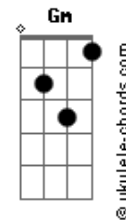

Grateful Dead - Ship Of Fools

tom:

C

[Primeira Parte]

Bb F Eb
Went to see the captain
G Bb
Strangest I could find
D7 Eb
Laid my proposition down
Cm F
Laid it on the line
Eb Bb
I won't slave for beggar's pay
Dm Cm
Like wise gold and jewels
Eb Bb
but I would slave to learn the way to
F Eb Bb
sink your ship of fools

[Refrão]

Bb F Eb Bb
Ship of fools on a cruel sea
Bb F Eb
Ship of fools sail a way from me
Gm
It was later that I thought when
G
I first believed you
Cm
Now I can not share your
Eb Bb
laughter ship of fools

Acordes

Eb Bb
With thirty years upon my head
F Eb Bb
To have you call me child

[Refrão]

Bb F Eb Bb
Ship of fools on a cruel sea
Bb F Eb Gm
Ship of fools sail a way from me
G
It was later that I thought when
I first believed you
Cm F Eb Bb
Now I can not share your laughter ship of fools

[Refrão]

Bb F Eb Bb
Ship of fools on a cruel sea
Bb F Eb
Ship of fools sail a way from me
Gm G
It was later that I thought when
I first believed you
Cm F Eb Bb
Now I can not share your laughter ship of fools