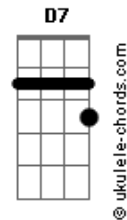

Grateful Dead - Ship Of Fools

tom:

C

[Primeira Parte]

Bb F Eb
Went to see the captain
G Bb
Strangest I could find
D7 Eb
Laid my proposition down
Cm F
Laid it on the line
Eb Bb
I won't slave for beggar's pay
Dm Cm
Like wise gold and jewels
Eb Bb
but I would slave to learn the way to
F Eb Bb
sink your ship of fools

[Refrão]

Bb F Eb Bb
Ship of fools on a cruel sea
Bb F Eb
Ship of fools sail a way from me
Gm
It was later that I thought when
G
I first believed you
Cm
Now I can not share your
Eb Bb
laughter ship of fools

Acordes

Eb Bb
With thirty years upon my head
F Eb Bb
To have you call me child

[Refrão]

Bb F Eb Bb
Ship of fools on a cruel sea
Bb F Eb Gm
Ship of fools sail a way from me
G
It was later that I thought when
I first believed you
Cm F Eb Bb
Now I can not share your laughter ship of fools

[Refrão]

Bb F Eb Bb
Ship of fools on a cruel sea
Bb F Eb
Ship of fools sail a way from me
Gm G
It was later that I thought when
I first believed you
Cm F Eb Bb
Now I can not share your laughter ship of fools