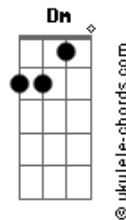

Grateful Dead - Ship Of Fools

tom:

C

[Primeira Parte]

Bb F Eb
Went to see the captain
G Bb
Strangest I could find
D7 Eb
Laid my proposition down
Cm F
Laid it on the line
Eb Bb
I won't slave for beggar's pay
Dm Cm
Like wise gold and jewels
Eb Bb
but I would slave to learn the way to
F Eb Bb
sink your ship of fools

[Refrão]

Bb F Eb Bb
Ship of fools on a cruel sea
Bb F Eb
Ship of fools sail a way from me
Gm
It was later that I thought when
G
I first believed you
Cm
Now I can not share your
Eb Bb
laughter ship of fools

[Segunda Parte]

Bb F Eb
Saw your first ship sink and
G Bb
drown from rocking of the boat
D7
and all that could not sink or swim
F Dm
was just left there to float
Cm Bb
I won't leave you driftin' down
Gm Cm
but whoa it makes me wild

Acordes

Eb Bb
With thirty years upon my head
F Eb Bb
To have you call me child

[Refrão]

Bb F Eb Bb
Ship of fools on a cruel sea
Bb F Eb Gm
Ship of fools sail a way from me
G
It was later that I thought when
I first believed you
Cm F Eb Bb
Now I can not share your laughter ship of fools

[Terceira Parte]

Bb F Eb
The bottles stand as empty
G Bb
As they were filled before
D7
time there was and plenty but
F G
From that cup no more
Cm F Eb
Though I could not caution all
Bb Dm
I still might warn a few
Eb Bb
Don't lend your hand to raise
F Bb
no flag atop no ship of fools

[Refrão]

Bb F Eb Bb
Ship of fools on a cruel sea
Bb F Eb
Ship of fools sail a way from me
Gm G
It was later that I thought when
I first believed you
Cm F Eb Bb
Now I can not share your laughter ship of fools