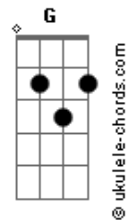

Grateful Dead - Ship Of Fools

tom:

C

[Primeira Parte]

Bb F Eb
Went to see the captain
G Bb
Strangest I could find
D7 Eb
Laid my proposition down
Cm F
Laid it on the line
Eb Bb
I won't slave for beggar's pay
Dm Cm
Like wise gold and jewels
Eb Bb
but I would slave to learn the way to
F Eb Bb
sink your ship of fools

[Refrão]

Bb F Eb Bb
Ship of fools on a cruel sea
Bb F Eb
Ship of fools sail a way from me
Gm
It was later that I thought when
G
I first believed you
Cm
Now I can not share your
Eb Bb
laughter ship of fools

Acordes

Eb Bb
With thirty years upon my head
F Eb Bb
To have you call me child

[Refrão]

Bb F Eb Bb
Ship of fools on a cruel sea
Bb F Eb Gm
Ship of fools sail a way from me
G
It was later that I thought when
I first believed you
Cm F Eb Bb
Now I can not share your laughter ship of fools

[Refrão]

Bb F Eb Bb
Ship of fools on a cruel sea
Bb F Eb
Ship of fools sail a way from me
Gm G
It was later that I thought when
I first believed you
Cm F Eb Bb
Now I can not share your laughter ship of fools