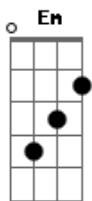

# Grant Gustin - Runnin Home To You

tom:

Intro: G D Em  
 Can't say how the days will unfold  
 C G Am  
 Can't change what the future may hold  
 G  
 But I want you in it  
 D D  
 Every hour, Every minute  
 G D Em  
 This world can race by far too fast  
 C G Am  
 Hard to see while its all flying past  
 G  
 But it's clear now  
 D Am  
 Where you're standing here now  
 G D D  
 I am meant to be wherever you are next to me

[Refrão]

Em C  
 All I wanna' do  
 G  
 Is come running home to you  
 D D  
 Come running home to you  
 Em C  
 And all my life I promise to  
 G  
 Keep runnin' home to you  
 D G  
 Keep runnin' home, to you

[Ponte]

Am C  
 And I could see it  
 Em

## Acordes

© ukulele-chords.com

© ukulele-chords.com

© ukulele-chords.com

© ukulele-chords.com

© ukulele-chords.com

Right from the start  
 D  
 Right from the start  
 Am C  
 That you would be  
 Em  
 Be my light in the dark'  
 D  
 Light in the dark  
 Am G D  
 Oh, you gave me no other choice  
 Am C  
 But to love you