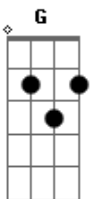

© ukulele-chords.com