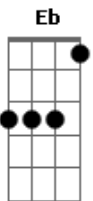

© ukulele-chords.com