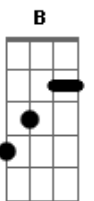

© ukulele-chords.com