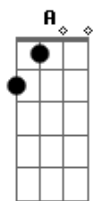

Grand Funk Railroad - Rock and Roll Soul

Tom: A
Intro: DUÇÃO: E A C D E (x2) D A

A7 D-E E D A
You got some rock & roll soul.

Riff: D-E E D A (x2) - - - (D-E significa um slide rápido de D para E; a partir daí segue no E) PONTE: A D B E

D|-E E D A D-E E D A
We're having a party, yeah, yeah, everybody's invited,
D|-E E D A D-E E D A
The new generation along with the old.

A D B E
I know it when I'm feelin' groovy,
A D B E
It's kind of funky like an old-time movie.
A D B E
I can feel it and it's really something,
A D B E
It's really something when my heart starts pumpin', yeah.

D|-E E D A D-E E
If you could get rid of just a little lord, it don't take
D|-E E D A D-E D-E D-E E
much tryin',
D Eb
You'll find out if you've got some rock & roll soul, baby.

A C D E D Eb
Tell everybody you know, you got some rock 'n' roll soul.
(x3)

E B Dbm
Ain't everybody in the world, so when you know what you got,
A A7 E
let everybody know,
You got some rock & roll soul.

SOLO: E A C D E
E A C D E D Eb
Tell everybody you know, you got some rock 'n' roll soul!
(x6)

B Dbm A
So when you know what you got, let everybody know,

Acordes