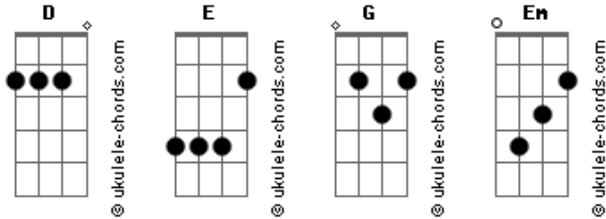

Grand Funk Railroad - Aimless Lady

Tom: **D**
 Intro: **E Db4 G Db4**
 E|-x---x---x---x---|
 B|-x---x---x---x---|
 G|-x---2---4---2---|
 D|-2---4---5---4---|
 A|-2---4---5---4---|
 E|-0---x---x---x---|

Aimless lady, is this your home town?
 Tell me baby, tell me where you're bound
 When our eyes met
 You were in the very first row
 I couldn't even guess your name
 But I just had to know

Db4 G (slide)
 You were meant for me
Em Db4 (slide)
 Would you care go cope with me?
Db4 G
 Girl of mystery
Em Db4
 But you just had to be? an aimless lady
 Aimless lady, aimless lady

Acordes

E E
 Should I try and satisfy you lady?
 Ain't no lie now, we'll get by my baby
 If you can stand a real good man now, lady
 Take my hand and understand me baby

[Solo]

E E
 Take your time your're doin' fine my lady
 You got yours and I got mine my baby
 Can you see the way to bein' a lady?
 Stay with me and set me free my baby