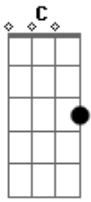

Graham Coxon - Saturday Night

Tom: C
Intro: Dm Am G G

Dm Am
Suddenly its there

G
On a Saturday Night

Dm A
When you're feeling alive and calm

Dm Am

And all the children inside

G
Meet before the sun

Dm A C
To keep them warm and dry

C Em A
When you come to sleep with your shoes on

Dm Am G G
C Em A
Dm Am G

Acordes

© ukulele-chords.com

© ukulele-chords.com

© ukulele-chords.com

© ukulele-chords.com