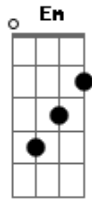

© ukulele-chords.com