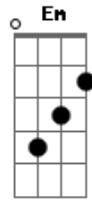

© ukulele-chords.com