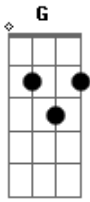

Graham Coxon - Saturday Night

Tom: C
Intro: Dm Am G G

Dm Am
Suddenly its there

G
On a Saturday Night

Dm A
When you're feeling alive and calm

Dm Am

And all the children inside

G
Meet before the sun

Dm A C
To keep them warm and dry

C Em A
When you come to sleep with your shoes on

Dm Am G G
C Em A
Dm Am G

Acordes

© ukulele-chords.com

© ukulele-chords.com

© ukulele-chords.com

© ukulele-chords.com