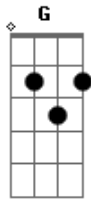

Graham Coxon - Saturday Night

Tom: C
Intro: Dm Am G G

Dm Am
Suddenly its there

G
On a Saturday Night

Dm A
When you're feeling alive and calm

Dm Am

And all the children inside

G
Meet before the sun

Dm A C
To keep them warm and dry

C Em A
When you come to sleep with your shoes on

Dm Am G G
C Em A
Dm Am G

Acordes

© ukulele-chords.com

© ukulele-chords.com

© ukulele-chords.com

© ukulele-chords.com