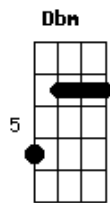

© ukulele-chords.com