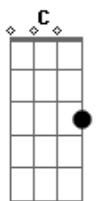

© ukulele-chords.com