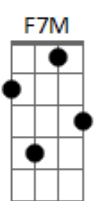

© ukulele-chords.com