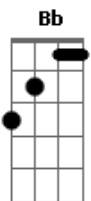

Gracie Abrams - The Bottom

tom:

Intro: Bb F C F

[Primeira Parte]

Bb F
I told you I was down bad
C Am
You hate to see me like that
Bb F
I don't know how you look past
C Am
My stupid fucking setbacks

[Pré-Refrão]

Bb F C
When you opened up the door
Am Bb
You let me in when you should have your guard up
F C
What a painful back and forth, oh

[Refrão]

Bb F
It's hard to ignore all of my problems
C Am
Gonna regret being too honest
Bb F
Calling it love, but this isn't falling
C Am
I'm gonna drag you right down to the bottom
Bb
Cause you're no good
F
You could do better
C
You should walk out
Am
It's now or never
Bb F
I took the most that you could offer
C Am
I'm gonna drag you right down to the bottom

[Segunda Parte]

Bb F
Told you I was down bad
C Am
You could never fix that
Bb F
Cause I'm happier when I'm sad
C Am
So leave and never come back

[Pré-Refrão]

Bb F C
When you opened up the door
Am Bb
You let me in when you should have your guard up

Acordes

© ukulele-chords.com

© ukulele-chords.com

© ukulele-chords.com

© ukulele-chords.com

F C
What a painful back and forth, oh

[Refrão]

Bb F
It's hard to ignore all of my problems
C Am
Gonna regret being too honest
Bb F
Calling it love, but this isn't falling
C Am
I'm gonna drag you right down to the bottom
Bb
Cause you're no good
F
You could do better
C
You should walk out
Am
It's now or never
Bb F
I took the most that you could offer
C Am
I'm gonna drag you right down to the bottom