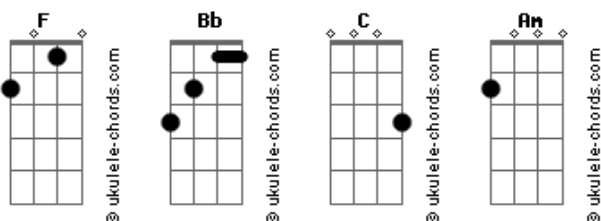

Gracie Abrams - The Bottom

tom:

Intro: Bb F C F

[Primeira Parte]

Bb F
I told you I was down bad
C Am
You hate to see me like that
Bb F
I don't know how you look past
C Am
My stupid fucking setbacks

[Pré-Refrão]

Bb F C
When you opened up the door
Am Bb
You let me in when you should have your guard up
F C
What a painful back and forth, oh

[Refrão]

Bb F
It's hard to ignore all of my problems
C Am
Gonna regret being too honest
Bb F
Calling it love, but this isn't falling
C Am
I'm gonna drag you right down to the bottom
Bb
Cause you're no good
F
You could do better
C
You should walk out
Am
It's now or never
Bb F
I took the most that you could offer
C Am
I'm gonna drag you right down to the bottom

[Segunda Parte]

Bb F
Told you I was down bad
C Am
You could never fix that
Bb F
Cause I'm happier when I'm sad
C Am
So leave and never come back

[Pré-Refrão]

Bb F C
When you opened up the door
Am Bb
You let me in when you should have your guard up

Acordes

F C
What a painful back and forth, oh

[Refrão]

Bb F
It's hard to ignore all of my problems
C Am
Gonna regret being too honest
Bb F
Calling it love, but this isn't falling
C Am
I'm gonna drag you right down to the bottom
Bb
Cause you're no good
F
You could do better
C
You should walk out
Am
It's now or never
Bb F
I took the most that you could offer
C Am
I'm gonna drag you right down to the bottom

[Ponte]

Watch me drag you down
No saving you now
Watch me drag you down
There's no getting out
Watch me drag you down
No saving you now
Watch me drag you down

[Refrão]

Bb F
It's hard to ignore all of my problems
C Am
Gonna regret being too honest
Bb F
Calling it love, but this isn't falling
C Am
I'm gonna drag you right down to the bottom
Bb
Cause you're no good
F
You could do better
C
You should walk out
Am
It's now or never
Bb F
I took the most that you could offer
C Am
I'm gonna drag you right down to the bottom