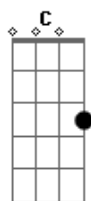

Gracie Abrams - The Bottom

tom:

Intro: Bb F C F

[Primeira Parte]

Bb F
I told you I was down bad
C Am
You hate to see me like that
Bb F
I don't know how you look past
C Am
My stupid fucking setbacks

[Pré-Refrão]

Bb F C
When you opened up the door
Am Bb
You let me in when you should have your guard up
F C
What a painful back and forth, oh

[Refrão]

Bb F
It's hard to ignore all of my problems
C Am
Gonna regret being too honest
Bb F
Calling it love, but this isn't falling
C Am
I'm gonna drag you right down to the bottom
Bb
Cause you're no good
F
You could do better
C
You should walk out
Am
It's now or never
Bb F
I took the most that you could offer
C Am
I'm gonna drag you right down to the bottom

[Segunda Parte]

Bb F
Told you I was down bad
C Am
You could never fix that
Bb F
Cause I'm happier when I'm sad
C Am
So leave and never come back

[Pré-Refrão]

Bb F C
When you opened up the door
Am Bb
You let me in when you should have your guard up

Acordes

© ukulele-chords.com

© ukulele-chords.com

© ukulele-chords.com

© ukulele-chords.com

F C
What a painful back and forth, oh

[Refrão]

Bb F
It's hard to ignore all of my problems
C Am
Gonna regret being too honest
Bb F
Calling it love, but this isn't falling
C Am
I'm gonna drag you right down to the bottom
Bb
Cause you're no good
F
You could do better
C
You should walk out
Am
It's now or never
Bb F
I took the most that you could offer
C Am
I'm gonna drag you right down to the bottom