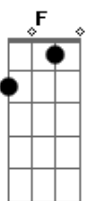

Gracie Abrams - The Bottom

tom:

Intro: Bb F C F

[Primeira Parte]

Bb F
I told you I was down bad
C Am
You hate to see me like that
Bb F
I don't know how you look past
C Am
My stupid fucking setbacks

[Pré-Refrão]

Bb F C
When you opened up the door
Am Bb
You let me in when you should have your guard up
F C
What a painful back and forth, oh

[Refrão]

Bb F
It's hard to ignore all of my problems
C Am
Gonna regret being too honest
Bb F
Calling it love, but this isn't falling
C Am
I'm gonna drag you right down to the bottom
Bb
Cause you're no good
F
You could do better
C
You should walk out
Am
It's now or never
Bb F
I took the most that you could offer
C Am
I'm gonna drag you right down to the bottom

[Segunda Parte]

Bb F
Told you I was down bad
C Am
You could never fix that
Bb F
Cause I'm happier when I'm sad
C Am
So leave and never come back

[Pré-Refrão]

Bb F C
When you opened up the door
Am Bb
You let me in when you should have your guard up

Acordes

© ukulele-chords.com