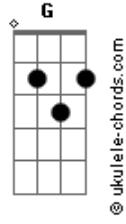

And you're just another dude

Ooh

C

Acordes

That's so true

G

Ooh-ooh

Oh