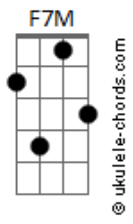

And you're just another dude

Ooh

C

Acordes

That's so true

G

Ooh-ooh

Oh