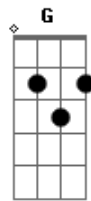

# Gracie Abrams - Sing Me To Sleep

**C** tom:

[Primeira Parte]

**C**  
Sing me to sleep, already told you  
**Am**  
You're worrying me, I'm starting to heal for you

[Pré-Refrão]

**F**  
Anxiously waiting, the breath you're not taking  
**C** **G**  
Now you're just breaking my heart

## Acordes

© ukulele-chords.com

© ukulele-chords.com

© ukulele-chords.com

© ukulele-chords.com

**C**  
Sing me to sleep, pictures and pages  
**Am**  
You're burning in me

[Refrão]

**F**  
I already know I'm the side conversation  
A crack in your pavement  
**C** **G**  
I'm good till I've fallen apart