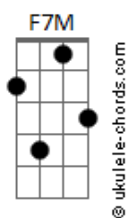

Gracie Abrams - Painkillers

tom:

C

[Primeira Parte]

C Em F
I almost liked the way you fooled me
To make me feel like this would last forever
C Em F7M
But twice a night, I'd wake up sweating
To sleep without you here would do me better

[Refrão]

Am G F7M
I, I, I, I
Called you out? and labeled you? a "problem"
Am G F7M
I, I, I, I
I should know that it takes one to know one

[Segunda Parte]

C Em F
You represent the codependence
I was down, you wore the shinin' armor
C Em F

Acordes

The side-effect is cold resentment
Tricked m? into thinking you were stronger

Am G F7M
I, I, I, I
Call?d you out and knew you were my problem
Am G F7M
I, I, I, I
I should know that it takes one to know one
[Final]