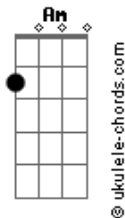

Gracie Abrams - Painkillers

tom:

C

[Primeira Parte]

C Em F
I almost liked the way you fooled me
To make me feel like this would last forever
C Em F7M
But twice a night, I'd wake up sweating
To sleep without you here would do me better

[Refrão]

Am G F7M
I, I, I, I
Called you out? and labeled you? a "problem"
Am G F7M
I, I, I, I
I should know that it takes one to know one

[Segunda Parte]

C Em F
You represent the codependence
I was down, you wore the shinin' armor
C Em F

Acordes

The side-effect is cold resentment
Tricked m? into thinking you were stronger

Am G F7M
I, I, I, I
Call?d you out and knew you were my problem
Am G F7M
I, I, I, I
I should know that it takes one to know one
[Final]

C Em
Hold me slowly, you don't even know me
F7M
Home now, lights out
G
Pictures just destroy me
C Em F7M G
Come through late, and tell me that you want it bad
C Em
Hold me slowly, you don't even know me
F7M
Home now, lights out
G
Pictures just destroy me
C Em F
Come through late, and tell me that you want it bad