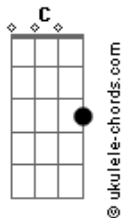

Gracie Abrams - Painkillers

tom:

C

[Primeira Parte]

C Em F
I almost liked the way you fooled me
To make me feel like this would last forever
C Em F7M
But twice a night, I'd wake up sweating
To sleep without you here would do me better

[Refrão]

Am G F7M
I, I, I, I
Called you out? and labeled you? a "problem"
Am G F7M
I, I, I, I
I should know that it takes one to know one

[Segunda Parte]

C Em F
You represent the codependence
I was down, you wore the shinin' armor
C Em F

Acordes

The side-effect is cold resentment
Tricked m? into thinking you were stronger

Am G F7M
I, I, I, I
Call?d you out and knew you were my problem
Am G F7M
I, I, I, I
I should know that it takes one to know one
[Final]