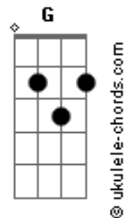

Gracie Abrams - Painkillers

tom:

C

[Primeira Parte]

C Em F
I almost liked the way you fooled me
To make me feel like this would last forever
C Em F7M
But twice a night, I'd wake up sweating
To sleep without you here would do me better

[Refrão]

Am G F7M
I, I, I, I
Called you out? and labeled you? a "problem"
Am G F7M
I, I, I, I
I should know that it takes one to know one

[Segunda Parte]

C Em F
You represent the codependence
I was down, you wore the shinin' armor
C Em F

Acordes

The side-effect is cold resentment
Tricked m? into thinking you were stronger

Am G F7M
I, I, I, I
Call?d you out and knew you were my problem
Am G F7M
I, I, I, I
I should know that it takes one to know one
[Final]