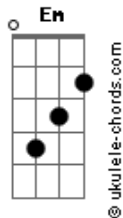

Gracie Abrams - Painkillers

tom:

C

[Primeira Parte]

C Em F
I almost liked the way you fooled me
To make me feel like this would last forever
C Em F7M
But twice a night, I'd wake up sweating
To sleep without you here would do me better

[Refrão]

Am G F7M
I, I, I, I
Called you out? and labeled you? a "problem"
Am G F7M
I, I, I, I
I should know that it takes one to know one

[Segunda Parte]

C Em F
You represent the codependence
I was down, you wore the shinin' armor
C Em F

Acordes

The side-effect is cold resentment
Tricked m? into thinking you were stronger

Am G F7M
I, I, I, I
Call?d you out and knew you were my problem
Am G F7M
I, I, I, I
I should know that it takes one to know one
[Final]