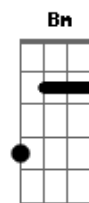

© ukulele-chords.com