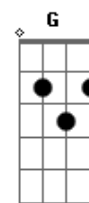

© ukulele-chords.com