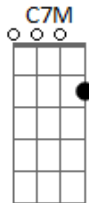

© ukulele-chords.com