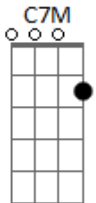

© ukulele-chords.com