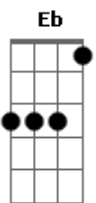

© ukulele-chords.com