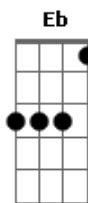

© ukulele-chords.com