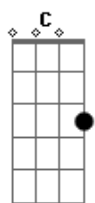

© ukulele-chords.com