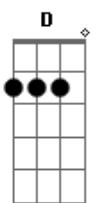

[Pré-Refrão]

D Em
I did my pacing and reeling
D Em D
I even think it looked cute at times
D Em
I know there's more than that feeling
D Em D
I didn't know it for most my life

[Refrão]

G G7M C
Don't worry, I know I'll see you again, uh-huh
G G7M C7M
You'll make me cry when it comes to an end
Em D C
You were great, what a show, but I don't recommend
Em D C7M
Getting close, that's how it goes, but I'll see you again

[Terceira Parte]

G G7M C
It's a normal thing for me to become underwhelmed
G G7M C
But I get the point, I see it all, you're something else
G G7M C
Couldn't you go quiet? No one noticed, I did
G G7M C
But I notice everything so you're not different

[Pré-Refrão]

D Em
I practice speeches in private
D Em
I was impressed with my every line
D Em
I think we call that performing
D Em D
That's not how I want to spend my life

[Refrão]

G C
Don't worry, I know I'll see you again, uh-huh
G C C7M
You'll make me cry when it comes to an end
Em D C
And you were all that we hoped, but I can't recommend
Em D C
Getting close, I should've known, but I'll see you again

(G D)

[Final]

C G D
Had a good time, but I guess I'll see ya
C G D
You're a good guy, but I guess I'll see ya (you're a good guy,
I guess I'll see ya)
C G D
And you changed my life, but I guess I'll see ya
C G D
'Cause it's over now, so I guess I'll see ya
C7M G D
I know now, but I guess I'll see ya (I guess)
C7M G D
I know now, but I guess I'll see ya
C7M G D
I know now, but I guess I'll see ya

[Final] C7M C

Acordes

© ukulele-chords.com