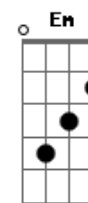

© ukulele-chords.com