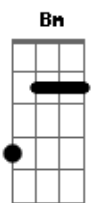

© ukulele-chords.com