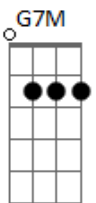

© ukulele-chords.com