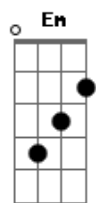

© ukulele-chords.com