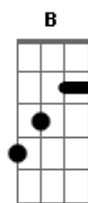

© ukulele-chords.com