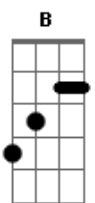

© ukulele-chords.com