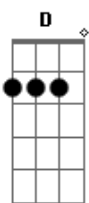

[Pré-Refrão]

D Em
I did my pacing and reeling
D Em D
I even think it looked cute at times
D Em
I know there's more than that feeling
D Em D
I didn't know it for most my life

[Refrão]

G G7M C
Don't worry, I know I'll see you again, uh-huh
G G7M C7M
You'll make me cry when it comes to an end
Em D C
You were great, what a show, but I don't recommend
Em D C7M
Getting close, that's how it goes, but I'll see you again

[Terceira Parte]

G G7M C
It's a normal thing for me to become underwhelmed
G G7M C
But I get the point, I see it all, you're something else
G G7M C
Couldn't you go quiet? No one noticed, I did
G G7M C
But I notice everything so you're not different

[Pré-Refrão]

D Em
I practice speeches in private
D Em
I was impressed with my every line
D Em
I think we call that performing
D Em D
That's not how I want to spend my life

[Refrão]

G C
Don't worry, I know I'll see you again, uh-huh
G C C7M
You'll make me cry when it comes to an end
Em D C
And you were all that we hoped, but I can't recommend
Em D C
Getting close, I should've known, but I'll see you again

(G D)

[Final]

C G D
Had a good time, but I guess I'll see ya
C G D
You're a good guy, but I guess I'll see ya (you're a good guy,
I guess I'll see ya)
C G D
And you changed my life, but I guess I'll see ya
C G D
'Cause it's over now, so I guess I'll see ya
C7M G D
I know now, but I guess I'll see ya (I guess)
C7M G D
I know now, but I guess I'll see ya
C7M G D
I know now, but I guess I'll see ya

[Final] C7M C

Acordes