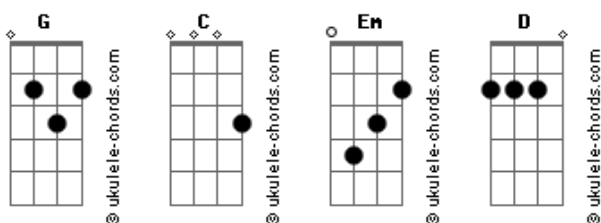

Gracie Abrams - Close To You

tom:

Intro: G C
(Close to you)
Em D
(Close to you)

[Primeira Parte]

G C Em D
I don't got a single problem with provocative
G C Em D
See the bodies, how they burn, it's just the way it is
G C
Smoky, dark, crowded room, I need nothing
Em D
Under pink light in June (Ahh)
G C
I was so cool, but then, all of a sudden
Em D
You saw me look at you

[Pré-Refrão]

G C
I burn for you
Em D
And you don't even know my name
G C
If you asked me to
Em D
I'd give up everything

[Refrão]

G C
To be close to you
Em D
Pull the trigger on the gun I gave you when we met
G C
I wanna be close to you
Em D
Break my heart and start a fire, you got me overnight
Just let me be

[Post-Refrão]

G C Em D
Close to you, close to you, close to you
(Just let me be) Oh, close to you, close to you, close to you

[Segunda Parte]

G C Em D
And now your mouth is moving, cinematic timing
G C Em D
You pull me in and touch my neck, and now I'm dying
G C
You should be mine for life, I'll be signing
Em D
Every dotted line (Ah-ah-ah)
G C
Chemical override, ultraviolet
Em D
You could be mine tonight

Acordes

[Pré-Refrão]

G C
I burn for you
Em D
And you don't even know my name
G C
If you asked me to
Em D
I'd give up everything
[Refrão]

G C
To be close to you
Em D
Pull the trigger on the gun I gave you when we met
G C
I wanna be close to you
Em D
Break my heart and start a fire, you got me overnight
Just let me be