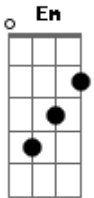

# Gracie Abrams - Close To You

tom:  
 F (forma dos acordes no tom de C )  
 Capostraste na 5ª casa

[Primeira Parte]

C Am  
 I don't got a single problem with provocative  
 ( C Am )

C Am  
 I see their bodies, how they burn  
 C Am

## Acordes

© ukulele-chords.com

© ukulele-chords.com

© ukulele-chords.com

© ukulele-chords.com

And you don't even know my name  
 F  
 If you asked me to  
 C F Am  
 I'd give up everything

[Refrão]

F  
 To be close to you  
 C Am  
 Pull the trigger on the gun  
 Em  
 I gave you when we met  
 F  
 I wanna be close to you  
 C Am  
 Break my heart and start a fire  
 Em  
 You got me overnight  
 F  
 Just let me be close to you  
 C  
 Close to you  
 Am  
 Close to you, oh  
 F  
 Oh, close to you  
 C  
 Close to you  
 Am  
 Close to you, oh