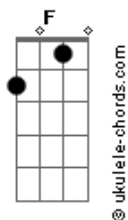

# Gracie Abrams - Close To You

tom:  
 F (forma dos acordes no tom de C )  
 Capostraste na 5ª casa

[Primeira Parte]

C Am  
 I don't got a single problem with provocative  
 ( C Am )

C Am  
 I see their bodies, how they burn  
 It's just the way it is

## Acordes

And you don't even know my name  
 F  
 If you asked me to  
 C F Am  
 I'd give up everything

[Refrão]

F  
 To be close to you  
 C Am  
 Pull the trigger on the gun  
 Em  
 I gave you when we met  
 F  
 I wanna be close to you  
 C Am  
 Break my heart and start a fire  
 Em  
 You got me overnight  
 F  
 Just let me be close to you  
 C  
 Close to you  
 Am  
 Close to you, oh  
 F  
 Oh, close to you  
 C  
 Close to you  
 Am  
 Close to you, oh