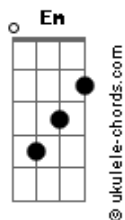

# Gracie Abrams - Close To You

tom:  
 F (forma dos acordes no tom de C )  
 Capostraste na 5ª casa

[Primeira Parte]

C Am  
 I don't got a single problem with provocative  
 ( C Am )

C Am  
 I see their bodies, how they burn  
 It's just the way it is

C  
 But don't you dare close your eyes  
 Am  
 I'm not finished here  
 C Am  
 Cutting my power line, oh  
 C  
 Closer to homicide  
 Am  
 Talk me out of it

( C Am )

[Pré-Refrão]

F  
 I burn for you

## Acordes

And you don't even know my name  
 F  
 If you asked me to  
 C F Am  
 I'd give up everything

[Refrão]

F  
 To be close to you  
 C Am  
 Pull the trigger on the gun  
 Em  
 I gave you when we met  
 F  
 I wanna be close to you  
 C Am  
 Break my heart and start a fire  
 Em  
 You got me overnight  
 F  
 Just let me be close to you  
 C  
 Close to you  
 Am  
 Close to you, oh  
 F  
 Oh, close to you  
 C  
 Close to you  
 Am  
 Close to you, oh