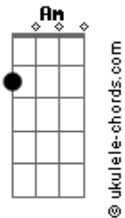

Gracie Abrams - Close To You

tom:
F (forma dos acordes no tom de C)
Capostraste na 5ª casa

[Primeira Parte]

C Am
I don't got a single problem with provocative
(C Am)

C Am
I see their bodies, how they burn
C Am

It's just the way it is

But don't you dare close your eyes

Am
I'm not finished here

C Am
Cutting my power line, oh

C
Closer to homicide

Am
Talk me out of it

(C Am)

[Pré-Refrão]

F
I burn for you

C F Am

Acordes

And you don't even know my name

F
If you asked me to
C F Am
I'd give up everything

[Refrão]

F
To be close to you
C Am
Pull the trigger on the gun

Em
I gave you when we met

F
I wanna be close to you

C Am
Break my heart and start a fire

Em
You got me overnight

F
Just let me be close to you

C
Close to you

Am
Close to you, oh

F
Oh, close to you

C
Close to you

Am
Close to you, oh