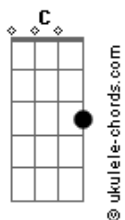

# Gracie Abrams - Close To You

tom:  
 F (forma dos acordes no tom de C )  
 Capostraste na 5ª casa

[Primeira Parte]

C Am  
 I don't got a single problem with provocative  
 ( C Am )

C Am  
 I see their bodies, how they burn  
 It's just the way it is

## Acordes

And you don't even know my name  
 F  
 If you asked me to  
 C F Am  
 I'd give up everything

[Refrão]

F  
 To be close to you  
 C Am  
 Pull the trigger on the gun  
 Em  
 I gave you when we met  
 F  
 I wanna be close to you  
 C Am  
 Break my heart and start a fire  
 Em  
 You got me overnight  
 F  
 Just let me be close to you  
 C  
 Close to you  
 Am  
 Close to you, oh  
 F  
 Oh, close to you  
 C  
 Close to you  
 Am  
 Close to you, oh