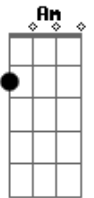

© ukulele-chords.com