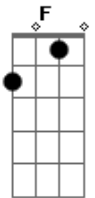

Gracie Abrams - Close To You

tom:
F (forma dos acordes no tom de C)
Capostraste na 5ª casa

[Primeira Parte]

C Am
I don't got a single problem with provocative
(C Am)

C Am
I see their bodies, how they burn
C Am

It's just the way it is
C

But don't you dare close your eyes

Am
I'm not finished here

C Am
Cutting my power line, oh

C
Closer to homicide

Am
Talk me out of it

(C Am)

[Pré-Refrão]

F
I burn for you
C

Acordes

© ukulele-chords.com