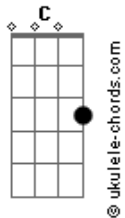

Gracie Abrams - Close To You

tom:
 F (forma dos acordes no tom de C)
 Capostraste na 5ª casa

[Primeira Parte]

C Am
 I don't got a single problem with provocative
 (C Am)

C Am
 I see their bodies, how they burn
 C Am

It's just the way it is

But don't you dare close your eyes

Am
 I'm not finished here

C Am
 Cutting my power line, oh

C
 Closer to homicide

Am
 Talk me out of it

(C Am)

[Pré-Refrão]

F
 I burn for you

C F Am

Acordes

And you don't even know my name

F
 If you asked me to
 C F Am
 I'd give up everything

[Refrão]

F
 To be close to you
 C Am
 Pull the trigger on the gun

Em
 I gave you when we met