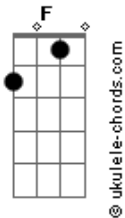

Gracie Abrams - Close To You

tom:
F (forma dos acordes no tom de C)
Capostraste na 5ª casa

[Primeira Parte]

C Am
I don't got a single problem with provocative
(C Am)

C Am
I see their bodies, how they burn
C Am

It's just the way it is

But don't you dare close your eyes

Am
I'm not finished here

C Am
Cutting my power line, oh

C
Closer to homicide

Am
Talk me out of it

(C Am)

[Pré-Refrão]

F
I burn for you

C F Am

Acordes

And you don't even know my name

F
If you asked me to
C F Am
I'd give up everything

[Refrão]

F
To be close to you
C Am
Pull the trigger on the gun

Em
I gave you when we met

F
I wanna be close to you

C Am
Break my heart and start a fire

Em
You got me overnight

F
Just let me be close to you

C
Close to you

Am
Close to you, oh

F
Oh, close to you

C
Close to you

Am
Close to you, oh