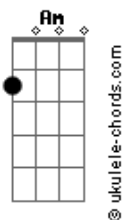

# Gracie Abrams - Close To You

tom:  
 F (forma dos acordes no tom de C )  
 Capostraste na 5ª casa

[Primeira Parte]

C Am  
 I don't got a single problem with provocative  
 ( C Am )

C Am  
 I see their bodies, how they burn  
 It's just the way it is

## Acordes

And you don't even know my name  
 F  
 If you asked me to  
 C F Am  
 I'd give up everything

[Refrão]

F  
 To be close to you  
 C Am  
 Pull the trigger on the gun  
 Em  
 I gave you when we met  
 F  
 I wanna be close to you  
 C Am  
 Break my heart and start a fire  
 Em  
 You got me overnight  
 F  
 Just let me be close to you  
 C  
 Close to you  
 Am  
 Close to you, oh  
 F  
 Oh, close to you  
 C  
 Close to you  
 Am  
 Close to you, oh