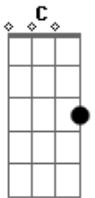

© ukulele-chords.com