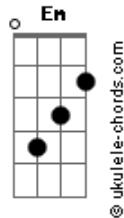

Gracie Abrams - Close To You

tom:
 F (forma dos acordes no tom de C)
 Capostraste na 5ª casa

[Primeira Parte]

C Am
 I don't got a single problem with provocative
 (C Am)

C Am
 I see their bodies, how they burn
 C Am

It's just the way it is

But don't you dare close your eyes

Am
 I'm not finished here

C Am
 Cutting my power line, oh

C
 Closer to homicide

Am
 Talk me out of it

(C Am)

[Pré-Refrão]

F
 I burn for you

C F Am

Acordes

And you don't even know my name

F
 If you asked me to
 C F Am
 I'd give up everything

[Refrão]

F
 To be close to you
 C Am
 Pull the trigger on the gun

Em
 I gave you when we met