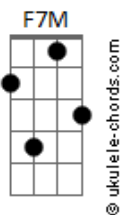

Gracie Abrams - Amelie

tom:

E (forma dos acordes no tom de C)

Capostrate na 4ª casa

Intro: F7M C F7M C

[Primeira Parte]

F7M C
I met a girl once
F7M C
She sorta ripped me open
F7M C
She doesn't even know it
F7M
She doesn't know my name
Am C
We sat on the sofa
F7M C
She asked me a million question
F7M C
I answered in by eleven
F7M
Memorized her face

[Refrão]

Am C F7M
Where did you go Amelie, Amelie, Amelie?
F7M
Where'd you go?
Am C
Or were you all in a dream
F7M
Amelie Amelie
F7M Am C F7M
I don't know

[Segunda Parte]

Am C
Why'd it feel louder
F7M C
When all of it went unspoken
F7M C
All I can do is hope that
F7M
This will go away
Am C
She had her hair up
F7M C
She cried about her obsessions
F7M C
She doesn't know I'd let her
F7M
Ruin all my days

[Refrão]

Am C F7M
Where did you go Amelie, Amelie, Amelie?
F7M

Acordes

Where'd you go?
Am C
Or were you all in a dream
F7M
Amelie Amelie
F7M
I don't know
Am C F7M
Where did you go Amelie, Amelie, Amelie?
F7M
Where'd you go?
Am C
Or were you all in a dream
F7M
Amelie Amelie
F7M
Tell me no
[Ponte]

G Am C F7M
Tell me more, I would give all my time
G Am C
All your words felt like a nursery
F7M
Rhyme
G Am C F7M
Comfortable, handing you my whole life
G Am C
All your words felt like a funeral
F7M
Rite

[Refrão]

Am C
But where did you go Amelie, Amelie
F7M
Amelie?
F7M
Where'd you go?
Am C
Or were you all in a dream
F7M
Amelie Amelie
F7M
I don't know
Am C F7M
Where did you go Amelie, Amelie, Amelie?
F7M
Where'd you go?
Am C
Or were you all in a dream
F7M
Amelie Amelie
F7M Am C F7M
Tell me no

[Final]

Am C F7M
Where did you go?