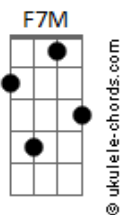

Gracie Abrams - Amelie

tom:

E (forma dos acordes no tom de C)

Capostrate na 4ª casa

Intro: F7M C F7M C

[Primeira Parte]

F7M C
I met a girl once
F7M C
She sorta ripped me open
F7M C
She doesn't even know it
F7M
She doesn't know my name
Am C
We sat on the sofa
F7M C
She asked me a million question
F7M C
I answered in by eleven
F7M
Memorized her face

[Refrão]

Am C F7M
Where did you go Amelie, Amelie, Amelie?
F7M
Where'd you go?
Am C
Or were you all in a dream
F7M
Amelie
F7M Am C F7M
I don't know

[Segunda Parte]

Am C
Why'd it feel louder
F7M C
When all of it went unspoken
F7M C
All I can do is hope that
F7M
This will go away
Am C
She had her hair up
F7M C
She cried about her obsessions
F7M C
She doesn't know I'd let her
F7M
Ruin all my days

[Refrão]

Am C F7M
Where did you go Amelie, Amelie, Amelie?
F7M

Acordes

Where'd you go?
Am C
Or were you all in a dream
F7M
Amelie Amelie
F7M
I don't know
Am C F7M
Where did you go Amelie, Amelie, Amelie?
F7M
Where'd you go?
Am C
Or were you all in a dream
F7M
Amelie Amelie
F7M
Tell me no
[Ponte]

G Am C F7M
Tell me more, I would give all my time
G Am C
All your words felt like a nursery
F7M
Rhyme
G Am C F7M
Comfortable, handing you my whole life
G Am C
All your words felt like a funeral
F7M
Rite

[Refrão]

Am C
But where did you go Amelie, Amelie
F7M
Amelie?
F7M
Where'd you go?
Am C
Or were you all in a dream
F7M
Amelie Amelie
F7M
I don't know
Am C F7M
Where did you go Amelie, Amelie, Amelie?
F7M
Where'd you go?
Am C
Or were you all in a dream
F7M
Amelie Amelie
F7M Am C F7M
Tell me no

[Final]

Am C F7M
Where did you go?