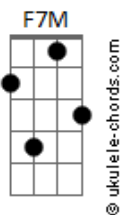

Gracie Abrams - Amelie

tom:

E (forma dos acordes no tom de C)

Capostrate na 4ª casa
Intro: F7M C F7M C

[Primeira Parte]

F7M C
I met a girl once
F7M C
She sorta ripped me open
F7M C
She doesn't even know it
F7M
She doesn't know my name
Am C
We sat on the sofa
F7M C
She asked me a million question
F7M C
I answered in by eleven
F7M
Memorized her face

[Refrão]

Am C F7M
Where did you go Amelie, Amelie, Amelie?
F7M
Where'd you go?
Am C
Or were you all in a dream
F7M
Amelie
F7M Am C F7M
I don't know

[Segunda Parte]

Am C
Why'd it feel louder
F7M C
When all of it went unspoken
F7M C
All I can do is hope that
F7M
This will go away
Am C
She had her hair up
F7M C
She cried about her obsessions
F7M C
She doesn't know I'd let her
F7M
Ruin all my days

[Refrão]

Am C F7M
Where did you go Amelie, Amelie, Amelie?
F7M

Acordes

Where'd you go?
Am C
Or were you all in a dream
F7M
Amelie Amelie
F7M
I don't know
Am C F7M
Where did you go Amelie, Amelie, Amelie?
F7M
Where'd you go?
Am C
Or were you all in a dream
F7M
Amelie Amelie
F7M
Tell me no
[Ponte]

G Am C F7M
Tell me more, I would give all my time
G Am C
All your words felt like a nursery
F7M
Rhyme
G Am C F7M
Comfortable, handing you my whole life
G Am C
All your words felt like a funeral
F7M
Rite

[Refrão]

Am C
But where did you go Amelie, Amelie
F7M
Amelie?
F7M
Where'd you go?
Am C
Or were you all in a dream
F7M
Amelie Amelie
F7M
I don't know
Am C F7M
Where did you go Amelie, Amelie, Amelie?
F7M
Where'd you go?
Am C
Or were you all in a dream
F7M
Amelie Amelie
F7M Am C F7M
Tell me no

[Final]

Am C F7M
Where did you go?