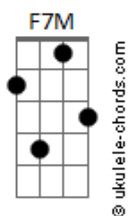

Grace VanderWaal - Figure It Out

tom:

Intro: C F7M G
C F7M

C F7M
Looks like it's all about to change
C F7M
Life is such a funny, stupid game
Am C F7M
You say the word and I'll say the same
Am C F7M
Maybe we can just run away, mm-mm-mm

C F7M
Ooh-ooh-ooh
C
Ooh-ooh-ooh
F7M
Ooh-ooh-ooh

C F7M
Can't always see way down the road, too busy look at the
trees out my window
C F7M
And we'll make it all up as we go
Am C F7M
And you crashed the party right on time, just as the music
died and on came the lights
Am C F7M C
So help me up, bring me back to life, mm-mm, life

C F7M
Maybe, I don't know, oh-oh-oh
C F7M
We all just figure it out as we go
C F7M
'Cause no one really knows, oh-oh-oh

Acordes

Am C F7M
We all just figure it out as we go
Em Am F
Way down on Martin Lane (Ooh-ooh-ooh)
Em Am F
Some rich old man cut down everything (Ooh-ooh-ooh)
G Am Dm
Put up a building, but don't you know?
G Am F
Well, all the flow?rs and vines just continued to grow, oh
C F7M
And des?rts will get cold
C
And no one really knows
F7M
We all just figure it out as we go
C F7M
So here we are right now
Am
And don't even really know how
C F7M
We just figure out as we go
C
Oh-oh
F7M
Ooh-ooh-ooh
C
Ooh-ooh-ooh
F7M
Ooh-ooh-ooh
C F7M
And maybe, I don't know, oh-oh-oh
C F7M
We'll just figure it out as we go