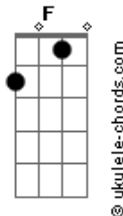

Grace VanderWaal - Figure It Out

tom:

Intro: C F7M G
C F7M

C F7M
Looks like it's all about to change
C F7M
Life is such a funny, stupid game
Am C F7M
You say the word and I'll say the same
Am C F7M
Maybe we can just run away, mm-mm-mm

C F7M
Ooh-ooh-ooh
C
Ooh-ooh-ooh
F7M
Ooh-ooh-ooh

C F7M
Can't always see way down the road, too busy look at the
trees out my window
C F7M
And we'll make it all up as we go
Am C F7M
And you crashed the party right on time, just as the music
died and on came the lights
Am C F7M C
So help me up, bring me back to life, mm-mm, life

C F7M
Maybe, I don't know, oh-oh-oh
C F7M
We all just figure it out as we go
C F7M
'Cause no one really knows, oh-oh-oh

Acordes

Am C F7M
We all just figure it out as we go
Em Am F
Way down on Martin Lane (Ooh-ooh-ooh)
Em Am F
Some rich old man cut down everything (Ooh-ooh-ooh)
G Am Dm
Put up a building, but don't you know?
G Am F
Well, all the flow?rs and vines just continued to grow, oh
C F7M
And des?rts will get cold
C
And no one really knows
F7M
We all just figure it out as we go
C F7M
So here we are right now
Am
And don't even really know how
C F7M
We just figure out as we go
C
Oh-oh
F7M
Ooh-ooh-ooh
C
Ooh-ooh-ooh
F7M
Ooh-ooh-ooh
C F7M
And maybe, I don't know, oh-oh-oh
C F7M
We'll just figure it out as we go