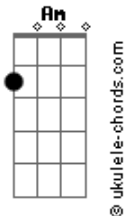

Grace VanderWaal - Figure It Out

tom:

Intro: C F7M G
C F7M

C F7M
Looks like it's all about to change
C F7M
Life is such a funny, stupid game
Am C F7M
You say the word and I'll say the same
Am C F7M
Maybe we can just run away, mm-mm-mm

C F7M
Ooh-ooh-ooh
C
Ooh-ooh-ooh
F7M
Ooh-ooh-ooh

C F7M
Can't always see way down the road, too busy look at the
trees out my window
C F7M
And we'll make it all up as we go
Am C F7M
And you crashed the party right on time, just as the music
died and on came the lights
Am C F7M C
So help me up, bring me back to life, mm-mm, life

C F7M
Maybe, I don't know, oh-oh-oh
C F7M
We all just figure it out as we go
C F7M
'Cause no one really knows, oh-oh-oh

Acordes

Am C F7M
We all just figure it out as we go
Em Am F
Way down on Martin Lane (Ooh-ooh-ooh)
Em Am F
Some rich old man cut down everything (Ooh-ooh-ooh)
G Am Dm
Put up a building, but don't you know?
G Am F
Well, all the flow?rs and vines just continued to grow, oh
C F7M
And des?rts will get cold
C
And no one really knows
F7M
We all just figure it out as we go
C F7M
So here we are right now
Am
And don't even really know how
C F7M
We just figure out as we go
C
Oh-oh
F7M
Ooh-ooh-ooh
C
Ooh-ooh-ooh
F7M
Ooh-ooh-ooh
C F7M
And maybe, I don't know, oh-oh-oh
C F7M
We'll just figure it out as we go