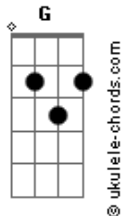

Grace VanderWaal - Figure It Out

tom:

Intro: C F7M G
C F7M

C F7M
Looks like it's all about to change
C F7M
Life is such a funny, stupid game
Am C F7M
You say the word and I'll say the same
Am C F7M
Maybe we can just run away, mm-mm-mm

C F7M
Ooh-ooh-ooh
C
Ooh-ooh-ooh
F7M
Ooh-ooh-ooh

C F7M
Can't always see way down the road, too busy look at the
trees out my window
C F7M
And we'll make it all up as we go
Am C F7M
And you crashed the party right on time, just as the music
died and on came the lights
Am C F7M C
So help me up, bring me back to life, mm-mm, life

C F7M
Maybe, I don't know, oh-oh-oh
C F7M
We all just figure it out as we go
C F7M
'Cause no one really knows, oh-oh-oh

Acordes

Am C F7M
We all just figure it out as we go
Em Am F
Way down on Martin Lane (Ooh-ooh-ooh)
Em Am F
Some rich old man cut down everything (Ooh-ooh-ooh)
G Am Dm
Put up a building, but don't you know?
G Am F
Well, all the flow?rs and vines just continued to grow, oh
C F7M
And des?rts will get cold
C
And no one really knows
F7M
We all just figure it out as we go
C F7M
So here we are right now
Am
And don't even really know how
C F7M
We just figure out as we go
C
Oh-oh
F7M
Ooh-ooh-ooh
C
Ooh-ooh-ooh
F7M
Ooh-ooh-ooh
C F7M
And maybe, I don't know, oh-oh-oh
C F7M
We'll just figure it out as we go