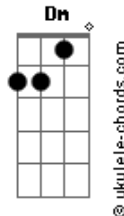

Grace VanderWaal - Figure It Out

tom:

Intro: C F7M G
C F7M

C F7M
Looks like it's all about to change
C F7M
Life is such a funny, stupid game
Am C F7M
You say the word and I'll say the same
Am C F7M
Maybe we can just run away, mm-mm-mm

C F7M
Ooh-ooh-ooh
C
Ooh-ooh-ooh
F7M
Ooh-ooh-ooh

C F7M
Can't always see way down the road, too busy look at the
trees out my window
C F7M
And we'll make it all up as we go
Am C F7M
And you crashed the party right on time, just as the music
died and on came the lights
Am C F7M C
So help me up, bring me back to life, mm-mm, life

C F7M
Maybe, I don't know, oh-oh-oh
C F7M
We all just figure it out as we go
C F7M
'Cause no one really knows, oh-oh-oh

Acordes

Am C F7M
We all just figure it out as we go
Em Am F
Way down on Martin Lane (Ooh-ooh-ooh)
Em Am F
Some rich old man cut down everything (Ooh-ooh-ooh)
G Am Dm
Put up a building, but don't you know?
G Am F
Well, all the flow?rs and vines just continued to grow, oh
C F7M
And des?rts will get cold
C
And no one really knows
F7M
We all just figure it out as we go
C F7M
So here we are right now
Am
And don't even really know how
C F7M
We just figure out as we go
C
Oh-oh
F7M
Ooh-ooh-ooh
C
Ooh-ooh-ooh
F7M
Ooh-ooh-ooh
C F7M
And maybe, I don't know, oh-oh-oh
C F7M
We'll just figure it out as we go