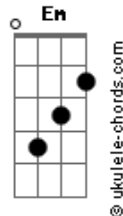

Grace VanderWaal - Figure It Out

tom:

Intro: C F7M G
C F7M

C F7M
Looks like it's all about to change
C F7M
Life is such a funny, stupid game
Am C F7M
You say the word and I'll say the same
Am C F7M
Maybe we can just run away, mm-mm-mm

C F7M
Ooh-ooh-ooh
C
Ooh-ooh-ooh
F7M
Ooh-ooh-ooh

C F7M
Can't always see way down the road, too busy look at the
trees out my window
C F7M
And we'll make it all up as we go
Am C F7M
And you crashed the party right on time, just as the music
died and on came the lights
Am C F7M C
So help me up, bring me back to life, mm-mm, life

C F7M
Maybe, I don't know, oh-oh-oh
C F7M
We all just figure it out as we go
C F7M
'Cause no one really knows, oh-oh-oh

Acordes

Am C F7M
We all just figure it out as we go
Em Am F
Way down on Martin Lane (Ooh-ooh-ooh)
Em Am F
Some rich old man cut down everything (Ooh-ooh-ooh)
G Am Dm
Put up a building, but don't you know?
G Am F
Well, all the flow?rs and vines just continued to grow, oh
C F7M
And des?rts will get cold
C
And no one really knows
F7M
We all just figure it out as we go
C F7M
So here we are right now
Am
And don't even really know how
C F7M
We just figure out as we go
C
Oh-oh
F7M
Ooh-ooh-ooh
C
Ooh-ooh-ooh
F7M
Ooh-ooh-ooh
C F7M
And maybe, I don't know, oh-oh-oh
C F7M
We'll just figure it out as we go