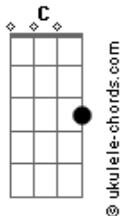

Grace VanderWaal - Figure It Out

tom:

Intro: C F7M G
C F7M

C F7M
Looks like it's all about to change
C F7M
Life is such a funny, stupid game
Am C F7M
You say the word and I'll say the same
Am C F7M
Maybe we can just run away, mm-mm-mm

C F7M
Ooh-ooh-ooh
C
Ooh-ooh-ooh
F7M
Ooh-ooh-ooh

C F7M
Can't always see way down the road, too busy look at the
trees out my window
C F7M
And we'll make it all up as we go
Am C F7M
And you crashed the party right on time, just as the music
died and on came the lights
Am C F7M C
So help me up, bring me back to life, mm-mm, life

C F7M
Maybe, I don't know, oh-oh-oh
C F7M
We all just figure it out as we go
C F7M
'Cause no one really knows, oh-oh-oh

Acordes

Am C F7M
We all just figure it out as we go
Em Am F
Way down on Martin Lane (Ooh-ooh-ooh)
Em Am F
Some rich old man cut down everything (Ooh-ooh-ooh)
G Am Dm
Put up a building, but don't you know?
G Am F
Well, all the flow?rs and vines just continued to grow, oh
C F7M
And des?rts will get cold
C
And no one really knows
F7M
We all just figure it out as we go
C F7M
So here we are right now
Am
And don't even really know how
C F7M
We just figure out as we go
C
Oh-oh
F7M
Ooh-ooh-ooh
C
Ooh-ooh-ooh
F7M
Ooh-ooh-ooh
C F7M
And maybe, I don't know, oh-oh-oh
C F7M
We'll just figure it out as we go