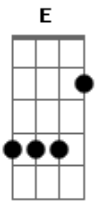

© ukulele-chords.com