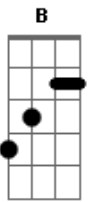

© ukulele-chords.com