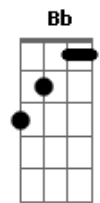

© ukulele-chords.com