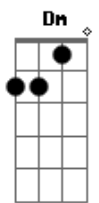

[Ponte]

Mother, are you watching?
 Mother, are you watching?
 Mother, are you watching?
 Mother, are you watching?
 Mother, are you watching?
 Are you watching?

(Am C Dm Dm7)
 (Am C Dm)

[Refrão]

Such highs and lows
 You put on quite a show

Dm Am Dm

All these highs and lows
 And you're never really sure
 What you do it for
 Well do you even want to know?
 You put on quite a show

[Final] Dm Am Dm Dm Am

Acordes

© ukulele-chords.com

© ukulele-chords.com