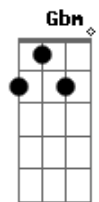

Pro mar

Db7 (4x)

Deixa soar

(2x) até o fim do solo

Acordes

© ukulele-chords.com

© ukulele-chords.com

© ukulele-chords.com