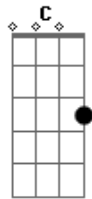

Gorillaz - Tranz

tom:

Intro: D G Bb A C
D G Bb A C

D G
Oscillate yourself tonight
Bb A C
When you're in your bed
D G
Assimilate the dopamine
Bb A C
Passing through your head
D G
When you get back on a Saturday night
Bb A C
And the roof is caving in

Acordes

© ukulele-chords.com

© ukulele-chords.com

© ukulele-chords.com

© ukulele-chords.com

© ukulele-chords.com

D G
When you get back on a Saturday night
Bb A C
And your head is caving in

[Refrão]