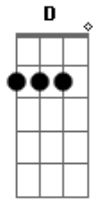

Gorillaz - Tranz

tom:

Intro: D G Bb A C
D G Bb A C

D G
Oscillate yourself tonight
Bb A C
When you're in your bed
D G
Assimilate the dopamine
Bb A C
Passing through your head
D G
When you get back on a Saturday night
Bb A C
And the roof is caving in

Acordes

© ukulele-chords.com

© ukulele-chords.com

© ukulele-chords.com

© ukulele-chords.com

© ukulele-chords.com

D G
When you get back on a Saturday night
Bb A C
And your head is caving in

[Refrão]