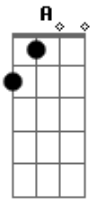

Gorillaz - Tranz

tom:

Intro: D G Bb A C
D G Bb A C

D G
Oscillate yourself tonight
Bb A C
When you're in your bed
D G
Assimilate the dopamine
Bb A C
Passing through your head
D G
When you get back on a Saturday night
Bb A C
And the roof is caving in

Acordes

© ukulele-chords.com

© ukulele-chords.com

© ukulele-chords.com

© ukulele-chords.com

© ukulele-chords.com

D G
When you get back on a Saturday night
Bb A C
And your head is caving in

[Refrão]