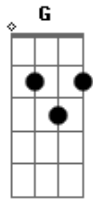

Gorillaz - Tranz

tom:

Intro: D G Bb A C
D G Bb A C

D G
Oscillate yourself tonight
Bb A C
When you're in your bed
D G
Assimilate the dopamine
Bb A C
Passing through your head
D G
When you get back on a Saturday night
Bb A C
And the roof is caving in

[Refrão]

D G
Do you look like me, do you feel like me
Bb A C
Do you turn into your effigy?
D G
Do you dance like this?
Bb A C
Forever

D G
See yourself with cupid's flame
Bb A C
Chipped in your head
D G
Do you indicate the satellites
Bb A C
Passing by the edge

Acordes

© ukulele-chords.com

© ukulele-chords.com

© ukulele-chords.com

© ukulele-chords.com

© ukulele-chords.com

D G
When you get back on a Saturday night
Bb A C
And your head is caving in

[Refrão]