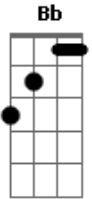

Gorillaz - Tranz

tom:

Intro: D G Bb A C
D G Bb A C

D G
Oscillate yourself tonight
Bb A C
When you're in your bed
D G
Assimilate the dopamine
Bb A C
Passing through your head
D G
When you get back on a Saturday night
Bb A C
And the roof is caving in

[Refrão]

D G
Do you look like me, do you feel like me
Bb A C
Do you turn into your effigy?
D G
Do you dance like this?
Bb A C
Forever

D G
See yourself with cupid's flame
Bb A C
Chipped in your head
D G
Do you indicate the satellites
Bb A C
Passing by the edge

Acordes

© ukulele-chords.com

© ukulele-chords.com

© ukulele-chords.com

© ukulele-chords.com

© ukulele-chords.com

D G
When you get back on a Saturday night
Bb A C
And your head is caving in

[Refrão]