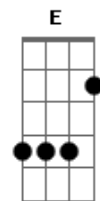

© ukulele-chords.com