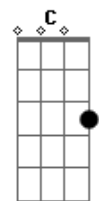

© ukulele-chords.com