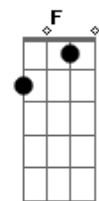

© ukulele-chords.com