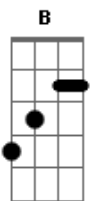

© ukulele-chords.com