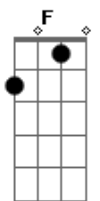

© ukulele-chords.com