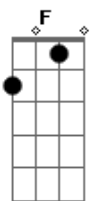

© ukulele-chords.com