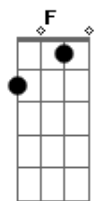

© ukulele-chords.com