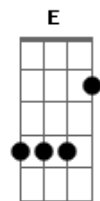

© ukulele-chords.com