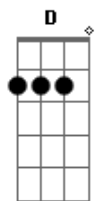

© ukulele-chords.com