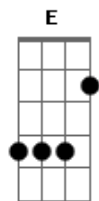

© ukulele-chords.com