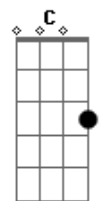

© ukulele-chords.com