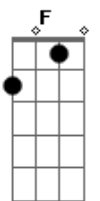

© ukulele-chords.com