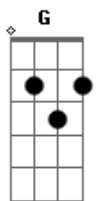

© ukulele-chords.com