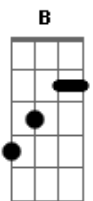

© ukulele-chords.com

© ukulele-chords.com