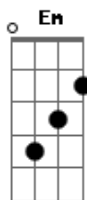

Gorillaz - Stop The Dams

Tom: C

(C Em Am F)
(C E F Em)

When you're smoking tinfoil in the morning

It's gonna be a cold day

When you're keeping everything inside you

It can only hurt you

Unrelated sounds

The sun will shine again

You hold it in your hands

This young land is a young land let it stay that way

Am

Its pollution only turns you into something you don't want to see in the

water

A reflection of them that you receive

You don't own the sun

And the sun won't shine again

So maybe you're all in love

With Aluminium

Acordes

© ukulele-chords.com

© ukulele-chords.com

© ukulele-chords.com

© ukulele-chords.com

© ukulele-chords.com