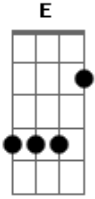

Gorillaz - Slow Country

Tom: E

Piano:

Progressão 1:

E A E C A
 City lights, cool mid-lows, me and my soul, gives you a cry.

Progressão 2:

E A E A
 I can't stand you loneliness, can't stand your loneliness...

Progressão 3:

E A
 La la la la la la la la la la, ba ba ba ba ba be.
 E C
 La la la la la la la la la la, la la la la la la la
 E Gm E C E A
 La la, la la la, la la la la, whoh, oh oh ooo hoo.

Acordes

© ukulele-chords.com