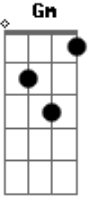

© ukulele-chords.com