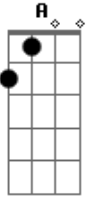

Gorillaz - Slow Country

Tom: E

Piano:

Progressão 1:

E A E C A
 City lights, cool mid-lows, me and my soul, gives you a cry.

Progressão 2:

E A E A
 I can't stand you loneliness, can't stand your loneliness...

Progressão 3:

E A
 La la la la la la la la la la, ba ba ba ba ba be.
 E C
 La la la la la la la la la la, la la la la la la la
 E Gm E C E A
 La la, la la la, la la la la, whoh, oh oh ooo hoo.

Acordes

© ukulele-chords.com