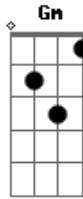

© ukulele-chords.com