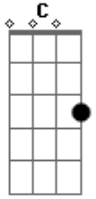

© ukulele-chords.com