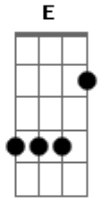

Gorillaz - Slow Country

Tom: E

Piano:

Progressão 1:

E A E C A
City lights, cool mid-lows, me and my soul, gives you a cry.

Progressão 2:

E A E A
I can't stand you loneliness, can't stand your loneliness...

Progressão 3:

E A
La la la la la la la la la la, ba ba ba ba ba be.
E C
La la la la la la la la la la, la la la la la la la
E Gm E C E A
La la, la la la, la la la la, whoh, oh oh ooo hoo.

Acordes

© ukulele-chords.com