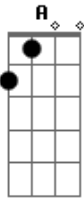

Gorillaz - Slow Country

Tom: E

Piano:

Progressão 1:

E A E C A
City lights, cool mid-lows, me and my soul, gives you a cry.

Progressão 2:

E A E A
I can't stand you loneliness, can't stand your loneliness...

Progressão 3:

E A
La la la la la la la la la la, ba ba ba ba ba be.
E C
La la la la la la la la la la, la la la la la la la
E Gm E C E A
La la, la la la, la la la la, whoh, oh oh ooo hoo.

Acordes

© ukulele-chords.com

© ukulele-chords.com

© ukulele-chords.com

© ukulele-chords.com