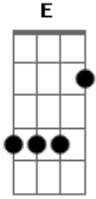

Gorillaz - Slow Country

Tom: E

Piano:

Progressão 1:

E A E C A
 City lights, cool mid-lows, me and my soul, gives you a cry.

Progressão 2:

E A E A
 I can't stand you loneliness, can't stand your loneliness...

Progressão 3:

E A
 La la la la la la la la la la, ba ba ba ba ba be.
 E C
 La la la la la la la la la la, la la la la la la la
 E Gm E C E A
 La la, la la la, la la la la, whoh, oh oh ooo hoo.

Acordes

© ukulele-chords.com