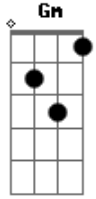

© ukulele-chords.com