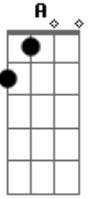

Gorillaz - Slow Country

Tom: E

Piano:

Progressão 1:

E A E C A
 City lights, cool mid-lows, me and my soul, gives you a cry.

Progressão 2:

E A E A
 I can't stand you loneliness, can't stand your loneliness...

Progressão 3:

E A
 La la la la la la la la la la, ba ba ba ba ba be.
 E C
 La la la la la la la la la la, la la la la la la la
 E Gm E C E A
 La la, la la la, la la la la, whoh, oh oh ooo hoo.

Acordes

© ukulele-chords.com