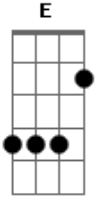

Gorillaz - Slow Country

Tom: E

Piano:

Progressão 1:

E A E C A
City lights, cool mid-lows, me and my soul, gives you a cry.

Progressão 2:

E A E A
I can't stand you loneliness, can't stand your loneliness...

Progressão 3:

E A
La la la la la la la la la la, ba ba ba ba be.
E C
La la la la la la la la la la, la la la la la la
E Gm E C E A
La la, la la la, la la la la, whoh, oh oh ooo hoo.

Acordes

© ukulele-chords.com