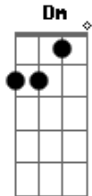

© ukulele-chords.com