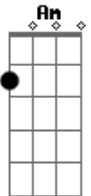

© ukulele-chords.com