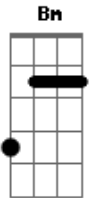

© ukulele-chords.com