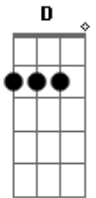

Gorillaz - On Melancholy Hill

Tom: **D**
Intro: (base) 2x: **D A Bm G A G A**
Intro: (riff) 2x:

D
Up on melancholy hill
There's a plastic tree
Are you here with me
Just looking on the day
Of another dream

D
Well you can't get what you want
But you can get me
So let's set up and see
'Cause you are my medicine
When you're close to me
When you're close to me
(**D A Bm G A G A**)

D
So call in the submarines

'Round the world we'll go
Does anybody know her
If we're looking out on the day
Of another dream
(**D A Bm**)

If you can't get what you want
Then you come with me

D
Up on melancholy hill
Sits a manatee
Just looking out on the day
When you're close to me
When you're close to me
(**D A Bm G A G A**)

When you're close to me
(**D A Bm G A G A**)
(**D A Bm**)

Acordes

© ukulele-chords.com