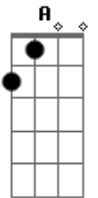

Gorillaz - On Melancholy Hill

Tom: **D**
 Intro: (base) 2x: **D A Bm G A G A**
 Intro: (riff) 2x:

D
 Up on melancholy hill
 There's a plastic tree
 Are you here with me
 Just looking on the day
 Of another dream

(**D A Bm G A G A**)

D
 When you're close to me

(**D A Bm G A G A**)

(**D A Bm**)

Acordes

© ukulele-chords.com

© ukulele-chords.com

© ukulele-chords.com