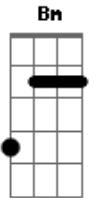

© ukulele-chords.com