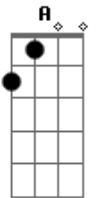

© ukulele-chords.com