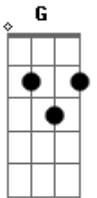

© ukulele-chords.com