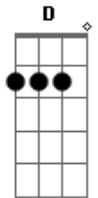

Gorillaz - On Melancholy Hill

Tom: **D**
Intro: (base) 2x: **D A Bm G A G A**
Intro: (riff) 2x:

D
Up on melancholy hill
There's a plastic tree
Are you here with me
Just looking on the day
Of another dream

D
Well you can't get what you want
But you can get me
So let's set up and see
'Cause you are my medicine
When you're close to me
When you're close to me

(**D A Bm G A G A**)

D
So call in the submarines

'Round the world we'll go
Does anybody know her
If we're looking out on the day
Of another dream

(**D A Bm**)

G **A**
If you can't get what you want
Then you come with me

D **A**
Up on melancholy hill
Sits a manatee
Just looking out on the day
When you're close to me
When you're close to me

(**D A Bm G A G A**)

D
When you're close to me

(**D A Bm G A G A**)

(**D A Bm**)

Acordes

© ukulele-chords.com