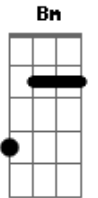

Gorillaz - On Melancholy Hill

Tom: **D**
 Intro: (base) 2x: **D A Bm G A G A**
 Intro: (riff) 2x:

D
 Up on melancholy hill
 There's a plastic tree
 Are you here with me
 Just looking on the day
 Of another dream

(**D A Bm G A G A**)

D
 When you're close to me

(**D A Bm G A G A**)

(**D A Bm**)

Acordes

© ukulele-chords.com

© ukulele-chords.com

© ukulele-chords.com