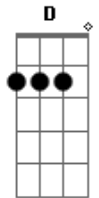

Gorillaz - On Melancholy Hill

Tom: **D**
Intro: (base) 2x: **D A Bm G A G A**
Intro: (riff) 2x:

D
Up on melancholy hill
There's a plastic tree
Are you here with me
Just looking on the day
Of another dream
D
Well you can't get what you want
But you can get me
So let's set up and see
'Cause you are my medicine
When you're close to me
When you're close to me
(**D A Bm G A G A**)
D
So call in the submarines

'Round the world we'll go
Does anybody know her
If we're looking out on the day
Of another dream
(**D A Bm**)
If you can't get what you want
Then you come with me
D
Up on melancholy hill
Sits a manatee
Just looking out on the day
When you're close to me
When you're close to me
(**D A Bm G A G A**)
When you're close to me
(**D A Bm G A G A**)
(**D A Bm**)

Acordes

© ukulele-chords.com