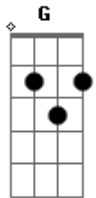

© ukulele-chords.com