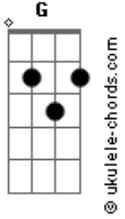

# Gorillaz - Murdoc Is God

beat.

that the bass is not very emphasized in the song.)

Normal Tuning  
\  
/= slide down  
/= slide up

```
G|-----|-----|-----|-----|
D|-----|-----|-----|-----|
A|-----|-----|-----|-----|
E|0-0-0-0-|0-0-0-0-|3-3-3-3-|3-3-3-3-|
```

## Acordes

```
G|-----|-----|-----|-----|
D|-----|-----|-----|-----|
A|-----|-----|-----|-----|
E|5-5-5-5-|5-5-5-5-|7-7-7-7-|7-7\5/7-|
```

This is through the entire song. It doesn't begin until 0:23

Have fun, good luck finding the song.