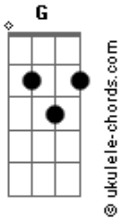

Gorillaz - Murdoc Is God

beat.

that the bass is not very emphasized in the song.)

Normal Tuning
\= slide down
/= slide up

```
G|-----|-----|-----|-----|
D|-----|-----|-----|-----|
A|-----|-----|-----|-----|
E|0-0-0-0-|0-0-0-0-|3-3-3-3-|3-3-3-3-|
```

Acordes

```
G|-----|-----|-----|-----|
D|-----|-----|-----|-----|
A|-----|-----|-----|-----|
E|5-5-5-5-|5-5-5-5-|7-7-7-7-|7-7\5/7-|
```

This is through the entire song. It doesn't begin until 0:23

Have fun, good luck finding the song.