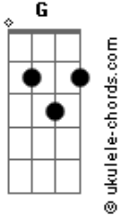

# Gorillaz - Murdoc Is God

beat.

that the bass is not very emphasized in the song.)

Normal Tuning  
\  
/= slide down  
/= slide up

G|-----|-----|-----|-----|  
D|-----|-----|-----|-----|  
A|-----|-----|-----|-----|  
E|0-0-0-0-|0-0-0-0-|3-3-3-3-|3-3-3-3-|

## Acordes

G|-----|-----|-----|-----|  
D|-----|-----|-----|-----|  
A|-----|-----|-----|-----|  
E|5-5-5-5-|5-5-5-5-|7-7-7-7-|7-7\5/7-|

This is through the entire song. It doesn't begin until 0:23

Have fun, good luck finding the song.