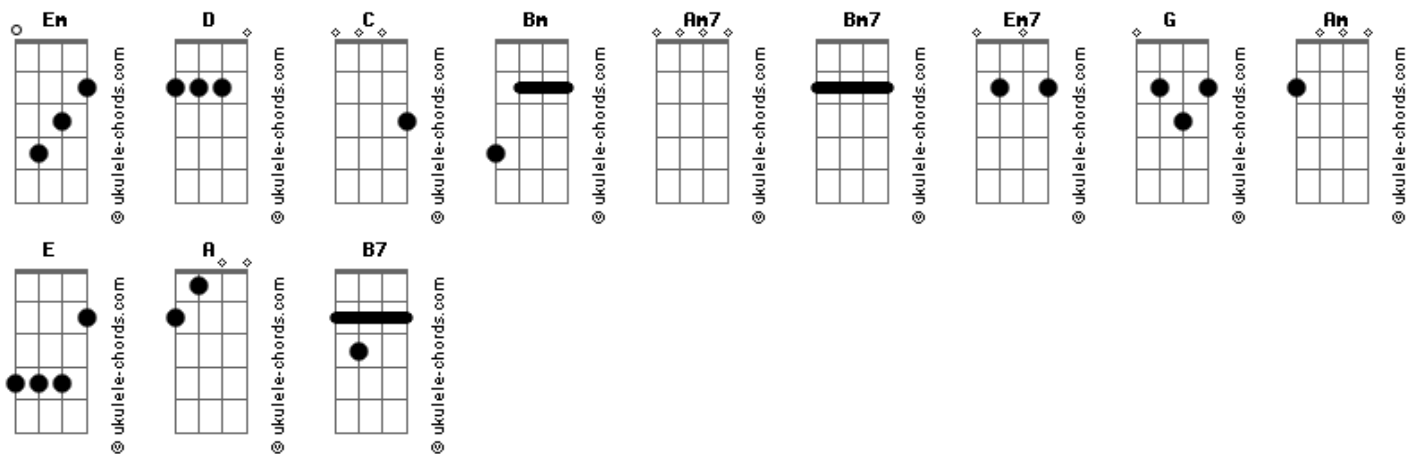

Gorillaz - Every Planet We Reach Is Dead

tom:
Em

Intro: Em

Em D
I lost my leg like
C Bm
I lost my way
Am7
So no loose ends
Bm7
Nothing to see me down
Am7 Em
How are we going to work this out?

Em D
Dreams are bad
C Bm
Our heads are mad
Am7
I love the girl

But God only knows it's
Bm7
Getting hard to see the sun
Am7
Coming through
Bm
I love you
Bm Bm Em
But what are we going to do?

Acordes

Em Em7 Em
Picture I'm a dreamer
Em G
I'll take you deeper
C Am
Down to the sleepy glow
D C
Time is a low
Bm
Don't you know?
Em
What are we going to do?
(Em D)
C Bm
When we go down
Am7
All the second selfless days
Bm7
You're in love with him
Am7
I want to see you again
Bm
I love you
Em
But what are we going to do?
[Final] E G A Em
Bm Am B7