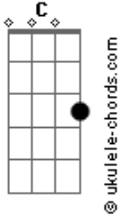

Gorillaz - Every Planet We Reach Is Dead

Tom: C

Email:
Tuning: Normal
Intro:

It gets slow at this point
Intro: outro

Verse

Acordes

Outro of verse

Play intro 3 times then on the 4th play this

That is as much of the song I could tab, since the rest is a played by violins

Good song I made it as accurate as possible