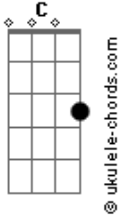

Gorillaz - Every Planet We Reach Is Dead

Tom: C

Email:
Tuning: Normal
Intro:

It gets slow at this point
Intro: outro

Verse

Acordes

Outro of verse

Play intro 3 times then on the 4th play this

That is as much of the song I could tab, since the rest is a played by violins

Good song I made it as accurate as possible