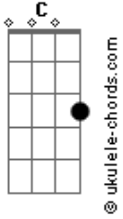

Gorillaz - Every Planet We Reach Is Dead

Tom: C

Email:
Tuning: Normal
Intro:

It gets slow at this point
Intro: outro

Verse

Acordes

Outro of verse

Play intro 3 times then on the 4th play this

That is as much of the song I could tab, since the rest is a played by violins

Good song I made it as accurate as possible