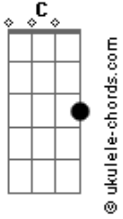

# Gorillaz - Every Planet We Reach Is Dead

Tom: C

Email:  
Tuning: Normal  
Intro:

It gets slow at this point  
Intro: outro

Verse

## Acordes

Outro of verse

Play intro 3 times then on the 4th play this

That is as much of the song I could tab, since the rest is a played by violins

Good song I made it as accurate as possible