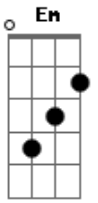

© ukulele-chords.com