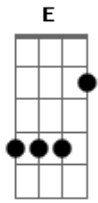

Gorillaz - El Manana

Tom: E

All the tabs for this were messed up, so I took a shot.
 pre chorus is a little eh
 Intro: (guitar 1)

(guitar 2)

(guitar 3)

Verse

Am G

F Em

Pre-chorus

Am Dm Bm

Chorus

Am G

F Em

Cello bridge

Acordes

© ukulele-chords.com