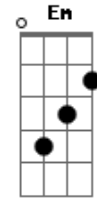

© ukulele-chords.com