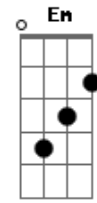

© ukulele-chords.com