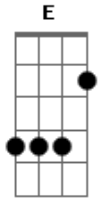

Gorillaz - El Manana

Tom: E

All the tabs for this were messed up, so I took a shot.
 pre chorus is a little eh
 Intro: (guitar 1)

(guitar 2)

(guitar 3)

Verse

Am G

F Em

Pre-chorus

Am Dm Bm

Chorus

Am G

F Em

Cello bridge

Acordes

© ukulele-chords.com