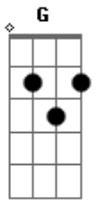

© ukulele-chords.com