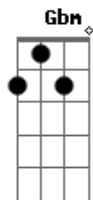

May-be in time you'll want to be mine
 May-be in time you'll want to be mine

Acordes

© ukulele-chords.com

© ukulele-chords.com

© ukulele-chords.com

© ukulele-chords.com

© ukulele-chords.com

© ukulele-chords.com