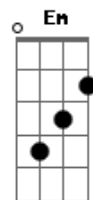

Gorillaz - El Mañana

Tom: C

Intro: 2x: Am G F Em

Am G F Em Am
 Sum-mer don't know me no more, no more eager man, that's all
 G F Em Am
 Sum-mer don't know me he just left me low in my-self,
 (Gbm) F Dm Am
 cause I do know love from you then, just dying.

G F Em Am
 Lord I'm fiiiiiiiiine...

G Gbm Em Am
 May-be in time you'll waaaant to be mine...

Repete o refrão

G Gbm Em Am
 May-be in time you'll want to be mine...

G Gbm Em Am
 May-be in time you'll want to be mine...

May-be in time you'll want to be mine
 May-be in time you'll want to be mine

Acordes

© ukulele-chords.com

© ukulele-chords.com

© ukulele-chords.com

© ukulele-chords.com

© ukulele-chords.com

© ukulele-chords.com