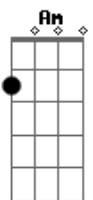

© ukulele-chords.com