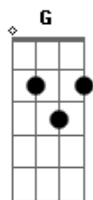

Gorillaz - El Mañana

Tom: C

Intro: 2x: Am G F Em

Am G F Em Am
 Sum-mer don't know me no more, no more eager man, that's all
 G F Em Am
 Sum-mer don't know me he just left me low in my-self,
 (Gbm) F Dm Am
 cause I do know love from you then, just dying.

G F Em Am
 Lord I'm fiiiiiiiiine...

G Gbm Em Am
 May-be in time you'll waaaant to be mine...

Repete o refrão

G Gbm Em Am
 May-be in time you'll want to be mine...

G Gbm Em Am
 May-be in time you'll want to be mine...

May-be in time you'll want to be mine
 May-be in time you'll want to be mine

Acordes

© ukulele-chords.com

© ukulele-chords.com

© ukulele-chords.com

© ukulele-chords.com

© ukulele-chords.com

© ukulele-chords.com