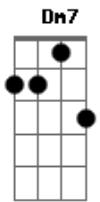

© ukulele-chords.com