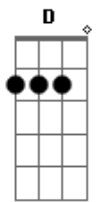

© ukulele-chords.com