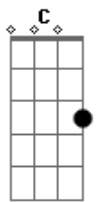

© ukulele-chords.com