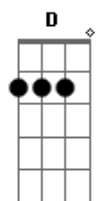

© ukulele-chords.com