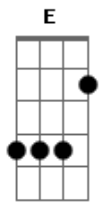

© ukulele-chords.com