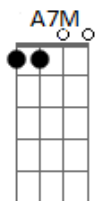

Gordon Lightfoot - Beautiful

Tom: C
Intro: A7M F7M A7M F7M

A7M
At times I just don't know
Am7 D7M
How you could be anything but beautiful
Dm7
I think that I was made for you and you were made for me
D7M
And I know that I will never change
Dm7
'Cause we've been friends through rain or shine
A7M F7M
For such a long, long time
A7M
Laughing eyes and smiling face,
Am7 D7M
it seems so lucky just to have the right
Dm7
Of telling you with all my might, you're beautiful tonight
D7M
And I know that you will never stray

Dm7
'Cause you been that way, from day to day
A7M F7M
For such a long, long time
A7M
And when you hold me tight,
Am7 D7M
how could life be anything but beautiful
Dm7
I think that I was made for you and you were made for me
A7M Am7
And I know that I will never change
D7M
'Cause we been friends through rain or shine
Dm7
For such a long, long time
A7M Am7
And I must say it means so much to me, to be the one
D7M A7M D
E A7M F7M
That's telling you, I'm telling you, that you're beautiful

Acordes

© ukulele-chords.com