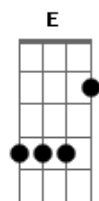

© ukulele-chords.com