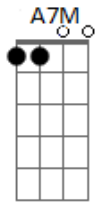

Gordon Lightfoot - Beautiful

Tom: C
Intro: A7M F7M A7M F7M

A7M
At times I just don't know
Am7 D7M
How you could be anything but beautiful
Dm7
I think that I was made for you and you were made for me
A7M Am7
And I know that I will never change
D7M
'Cause we've been friends through rain or shine
A7M F7M
For such a long, long time
A7M
Laughing eyes and smiling face,
Am7 D7M
it seems so lucky just to have the right
Dm7
Of telling you with all my might, you're beautiful tonight
A7M Am7
And I know that you will never stray
D7M

Dm7
'Cause you been that way, from day to day
A7M F7M
For such a long, long time
A7M
And when you hold me tight,
Am7 D7M
how could life be anything but beautiful
Dm7
I think that I was made for you and you were made for me
A7M Am7
And I know that I will never change
D7M
'Cause we been friends through rain or shine
A7M Am7
For such a long, long time
D7M
And I must say it means so much to me, to be the one
A7M E
That's telling you, I'm telling you, that you're beautiful
A7M F7M D

Acordes

© ukulele-chords.com