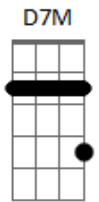

© ukulele-chords.com