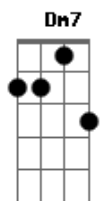

© ukulele-chords.com