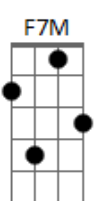

© ukulele-chords.com