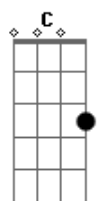

© ukulele-chords.com